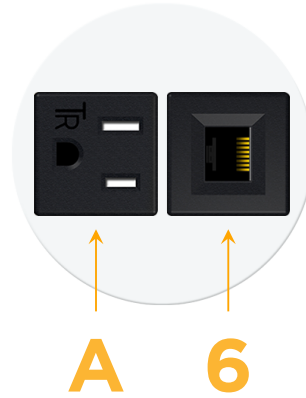

Bezel Finish: **WHITE (STEEL)**

Custom Finishes Available M-POWER-2T-A6-WRNDB

Features:

Module/Port Options:

- A Tamper Resistant AC Receptacle
- E USB-A & USB-C (20W)
- M Double USB-A (Fast Charging Ports - 18W)
- H HDMI
- 6 CAT 6
- 12 RJ 12
- X Switched AC
- Y 3-Way Switch (Low Voltage)
- V USB-C (45W High Speed Charging Port)
- S USB-C (25W High Speed Charging Port)
- R Switched AC (Rocker Switch)
- D Dimmer Switch

Plug:

Supplied with Low Profile Flat 45° Angle 120 VAC Plug

Optional Standard Straight 120 VAC Plug

Optional Straight 120 VAC Pass-through Plug

- CLEAN, COMPACT DESIGN
- STREAMLINED
- LOW PROFILE
- SIDE-EXITING CORDS
- PLUG & PLAY
- 6' AC CORD & PLUG (FLAT PLUG STANDARD)
- CUSTOMIZABLE CONFIGURATIONS AND FINISHES
- UL LISTED FOR MOUNTING IN FURNITURE
- 15A