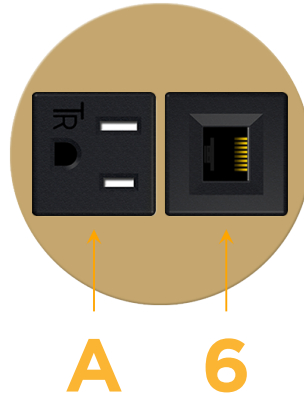

M-POWER-2T

AC POWER & DATA CONNECTIVITY SOLUTION

M-POWER-2T-A6-BZRNSB

Distributed by

Mormax Company, Inc.

8 Westchester Plaza

Elmsford, NY 10523

914-699-0101

sales@mormax.com

mormax.com

Metro Light & Power's line of power & data solutions offers sophisticated design elements combined with greater ease of installation. Streamlined and low-profile, enhanced by side-exiting cords, our outlets advance the industry with their cutting edge look and feel. We believe flexibility is key, and we provide a variety of mounting options, including the ability to mount in limited spaces. Our outlets are available in many finishes and configurations, in addition to a custom color and finish capability for our clients.

Bezel Finish: **STANDARD BRONZE (ZINC/STEEL)**

Custom Finishes Available M-POWER-2T-A6-BZRNSB

Features:

Module/Port Options:

- A Tamper Resistant AC Receptacle
- E USB-A & USB-C (20W)
- M Double USB-A (Fast Charging Ports - 18W)
- H HDMI
- 6 CAT 6
- 12 RJ 12
- X Switched AC
- Y 3-Way Switch (Low Voltage)
- V USB-C (45W High Speed Charging Port)
- S USB-C (25W High Speed Charging Port)
- R Switched AC (Rocker Switch)
- D Dimmer Switch

Plug:

Supplied with Low Profile Flat 45° Angle 120 VAC Plug

Optional Standard Straight 120 VAC Plug

Optional Straight 120 VAC Pass-through Plug

- CLEAN, COMPACT DESIGN
- STREAMLINED
- LOW PROFILE
- SIDE-EXITING CORDS
- PLUG & PLAY
- 6' AC CORD & PLUG (FLAT PLUG STANDARD)
- CUSTOMIZABLE CONFIGURATIONS AND FINISHES
- UL LISTED FOR MOUNTING IN FURNITURE
- 15A