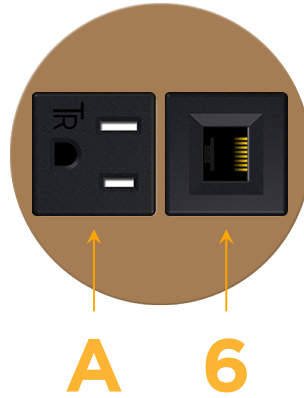

Bezel Finish: **SOLID BRONZE**

Custom Finishes Available M-POWER-2T-A6-BZRND

Features:

Module/Port Options:

- A Tamper Resistant AC Receptacle
- E USB-A & USB-C (20W)
- M Double USB-A (Fast Charging Ports - 18W)
- H HDMI
- 6 CAT 6
- 12 RJ 12
- X Switched AC
- Y 3-Way Switch (Low Voltage)
- V USB-C (45W High Speed Charging Port)
- S USB-C (25W High Speed Charging Port)
- R Switched AC (Rocker Switch)
- D Dimmer Switch

Plug:

Supplied with Low Profile Flat 45° Angle 120 VAC Plug

Optional Standard Straight 120 VAC Plug

Optional Straight 120 VAC Pass-through Plug

- CLEAN, COMPACT DESIGN
- STREAMLINED
- LOW PROFILE
- SIDE-EXITING CORDS
- PLUG & PLAY
- 6' AC CORD & PLUG (FLAT PLUG STANDARD)
- CUSTOMIZABLE CONFIGURATIONS AND FINISHES
- UL LISTED FOR MOUNTING IN FURNITURE
- 15A

M-POWER-2T

AC POWER & DATA CONNECTIVITY SOLUTION

M-POWER-2T-A6-BZRND

Specs:

Modules/Ports:

- A Tamper Resistant AC Receptacle
- 6 CAT 6

Distributed by

Mormax Company, Inc.