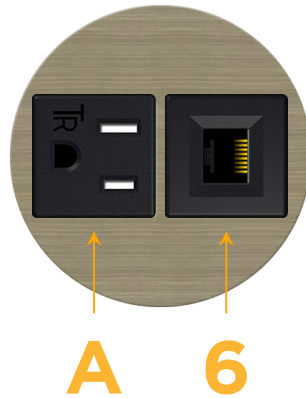

M-POWER-2T

AC POWER & DATA CONNECTIVITY SOLUTION

M-POWER-2T-A6-BZ5ARNSB

Distributed by

Mormax Company, Inc.

8 Westchester Plaza

Elmsford, NY 10523

914-699-0101

sales@mormax.com

mormax.com

Metro Light & Power's line of power & data solutions offers sophisticated design elements combined with greater ease of installation. Streamlined and low-profile, enhanced by side-exiting cords, our outlets advance the industry with their cutting edge look and feel. We believe flexibility is key, and we provide a variety of mounting options, including the ability to mount in limited spaces. Our outlets are available in many finishes and configurations, in addition to a custom color and finish capability for our clients.

Bezel Finish: **ANTIQUED ARCHITECTURAL BRONZE (ZINC/STEEL)**

Custom Finishes Available M-POWER-2T-A6-BZ5ARNSB

Features:

Module/Port Options:

- **A** Tamper Resistant AC Receptacle
- **E** USB-A & USB-C (20W)
- **M** Double USB-A (Fast Charging Ports - 18W)
- **H** HDMI
- **6** CAT 6
- **12** RJ 12
- **X** Switched AC
- **Y** 3-Way Switch (Low Voltage)
- **V** USB-C (45W High Speed Charging Port)
- **S** USB-C (25W High Speed Charging Port)
- **R** Switched AC (Rocker Switch)
- **D** Dimmer Switch

Plug:

Supplied with Low Profile Flat 45° Angle 120 VAC Plug

Optional Standard Straight 120 VAC Plug

Optional Straight 120 VAC Pass-through Plug

- CLEAN, COMPACT DESIGN
- STREAMLINED
- LOW PROFILE
- SIDE-EXITING CORDS
- PLUG & PLAY
- 6' AC CORD & PLUG (FLAT PLUG STANDARD)
- CUSTOMIZABLE CONFIGURATIONS AND FINISHES
- UL LISTED FOR MOUNTING IN FURNITURE
- 15A