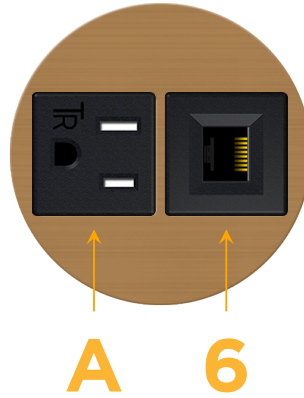

Bezel Finish: **SOLID BRONZE BRUSHED**

Custom Finishes Available M-POWER-2T-A6-BZ4RNDB

Features:

Module/Port Options:

- A Tamper Resistant AC Receptacle
- E USB-A & USB-C (20W)
- M Double USB-A (Fast Charging Ports - 18W)
- H HDMI
- 6 CAT 6
- 12 RJ 12
- X Switched AC
- Y 3-Way Switch (Low Voltage)
- V USB-C (45W High Speed Charging Port)
- S USB-C (25W High Speed Charging Port)
- R Switched AC (Rocker Switch)
- D Dimmer Switch

Plug:

Supplied with Low Profile Flat 45° Angle 120 VAC Plug

Optional Standard Straight 120 VAC Plug

Optional Straight 120 VAC Pass-through Plug

- CLEAN, COMPACT DESIGN
- STREAMLINED
- LOW PROFILE
- SIDE-EXITING CORDS
- PLUG & PLAY
- 6' AC CORD & PLUG (FLAT PLUG STANDARD)
- CUSTOMIZABLE CONFIGURATIONS AND FINISHES
- UL LISTED FOR MOUNTING IN FURNITURE
- 15A

M-POWER-2T

AC POWER & DATA CONNECTIVITY SOLUTION

M-POWER-2T-A6-BZ4RND

Specs:

Modules/Ports:

- A Tamper Resistant AC Receptacle
- 6 CAT 6

Distributed by

Mormax Company, Inc.