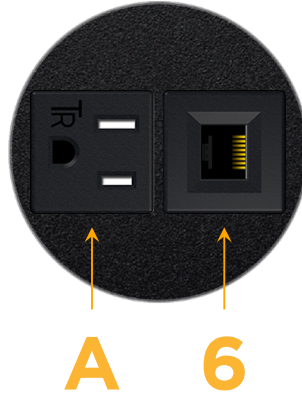

Bezel Finish: **BLACK (STEEL)**

Custom Finishes Available M-POWER-2T-A6-BRNDB

Features:

Module/Port Options:

- A Tamper Resistant AC Receptacle
- E USB-A & USB-C (20W)
- M Double USB-A (Fast Charging Ports - 18W)
- H HDMI
- 6 CAT 6
- 12 RJ 12
- X Switched AC
- Y 3-Way Switch (Low Voltage)
- V USB-C (45W High Speed Charging Port)
- S USB-C (25W High Speed Charging Port)
- R Switched AC (Rocker Switch)
- D Dimmer Switch

Plug:

Supplied with Low Profile Flat 45° Angle 120 VAC Plug

Optional Standard Straight 120 VAC Plug

Optional Straight 120 VAC Pass-through Plug

- CLEAN, COMPACT DESIGN
- STREAMLINED
- LOW PROFILE
- SIDE-EXITING CORDS
- PLUG & PLAY
- 6' AC CORD & PLUG (FLAT PLUG STANDARD)
- CUSTOMIZABLE CONFIGURATIONS AND FINISHES
- UL LISTED FOR MOUNTING IN FURNITURE
- 15A