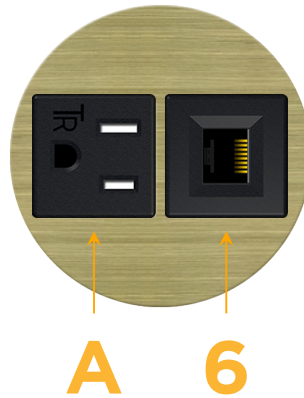

Bezel Finish: **BRASS ANTIQUED (ZINC/STEEL)**

Custom Finishes Available M-POWER-2T-A6-BRARNDSB

Features:

Module/Port Options:

- A Tamper Resistant AC Receptacle
- E USB-A & USB-C (20W)
- M Double USB-A (Fast Charging Ports - 18W)
- H HDMI
- 6 CAT 6
- 12 RJ 12
- X Switched AC
- Y 3-Way Switch (Low Voltage)
- V USB-C (45W High Speed Charging Port)
- S USB-C (25W High Speed Charging Port)
- R Switched AC (Rocker Switch)
- D Dimmer Switch

Plug:

Supplied with Low Profile Flat 45° Angle 120 VAC Plug

Optional Standard Straight 120 VAC Plug

Optional Straight 120 VAC Pass-through Plug

- CLEAN, COMPACT DESIGN
- STREAMLINED
- LOW PROFILE
- SIDE-EXITING CORDS
- PLUG & PLAY
- 6' AC CORD & PLUG (FLAT PLUG STANDARD)
- CUSTOMIZABLE CONFIGURATIONS AND FINISHES
- UL LISTED FOR MOUNTING IN FURNITURE
- 15A

M-POWER-2T

AC POWER & DATA CONNECTIVITY SOLUTION

M-POWER-2T-A6-BRARNSB

Specs:

Modules/Ports:

- A Tamper Resistant AC Receptacle
- 6 CAT 6

Distributed by

Mormax Company, Inc.