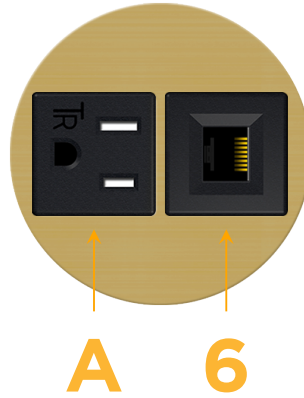

Bezel Finish: **SOLID BRASS BRUSHED**

Custom Finishes Available M-POWER-2T-A6-BR4RNDB

Features:

Module/Port Options:

- A Tamper Resistant AC Receptacle
- E USB-A & USB-C (20W)
- M Double USB-A (Fast Charging Ports - 18W)
- H HDMI
- 6 CAT 6
- 12 RJ 12
- X Switched AC
- Y 3-Way Switch (Low Voltage)
- V USB-C (45W High Speed Charging Port)
- S USB-C (25W High Speed Charging Port)
- R Switched AC (Rocker Switch)
- D Dimmer Switch

Plug:

Supplied with Low Profile Flat 45° Angle 120 VAC Plug

Optional Standard Straight 120 VAC Plug

Optional Straight 120 VAC Pass-through Plug

- CLEAN, COMPACT DESIGN
- STREAMLINED
- LOW PROFILE
- SIDE-EXITING CORDS
- PLUG & PLAY
- 6' AC CORD & PLUG (FLAT PLUG STANDARD)
- CUSTOMIZABLE CONFIGURATIONS AND FINISHES
- UL LISTED FOR MOUNTING IN FURNITURE
- 15A

M-POWER-2T

AC POWER & DATA CONNECTIVITY SOLUTION

M-POWER-2T-A6-BR4RND

Specs:

Modules/Ports:

- A Tamper Resistant AC Receptacle
- 6 CAT 6

Distributed by

Mormax Company, Inc.