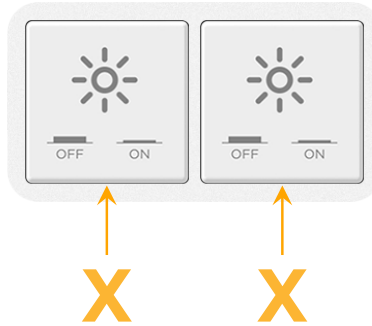

M-POWER-2T

AC POWER & DATA CONNECTIVITY SOLUTION

M-POWER-2TW-XX-WB

Distributed by

Mormax Company, Inc.

8 Westchester Plaza

Elmsford, NY 10523

914-699-0101

sales@mormax.com

mormax.com

Metro Light & Power's line of power & data solutions offers sophisticated design elements combined with greater ease of installation. Streamlined and low-profile, enhanced by side-exiting cords, our outlets advance the industry with their cutting edge look and feel. We believe flexibility is key, and we provide a variety of mounting options, including the ability to mount in limited spaces. Our outlets are available in many finishes and configurations, in addition to a custom color and finish capability for our clients.

Bezel Finish: **WHITE (STEEL)**

Custom Finishes Available M-POWER-2TW-XX-WB

Features:

Module/Port Options:

- **A** Tamper Resistant AC Receptacle
- **E** USB-A & USB-C (20W)
- **M** Double USB-A (Fast Charging Ports - 18W)
- **H** HDMI
- **6** CAT 6
- **12** RJ 12
- **X** Switched AC
- **Y** 3-Way Switch (Low Voltage)
- **V** USB-C (45W High Speed Charging Port)
- **S** USB-C (25W High Speed Charging Port)
- **R** Switched AC (Rocker Switch)
- **D** Dimmer Switch

Plug:

Supplied with Low Profile Flat 45° Angle 120 VAC Plug

Optional Standard Straight 120 VAC Plug

Optional Straight 120 VAC Pass-through Plug

- CLEAN, COMPACT DESIGN
- STREAMLINED
- LOW PROFILE
- SIDE-EXITING CORDS
- PLUG & PLAY
- 6' AC CORD & PLUG (FLAT PLUG STANDARD)
- CUSTOMIZABLE CONFIGURATIONS AND FINISHES
- UL LISTED FOR MOUNTING IN FURNITURE
- 15A