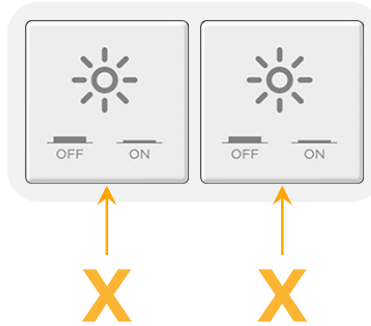

Bezel Finish: **WHITE (ABS)**

Custom Finishes Available M-POWER-2TW-XX-WAB

Features:

Module/Port Options:

- A** Tamper Resistant AC Receptacle
- E** USB-A & USB-C (20W)
- M** Double USB-A (Fast Charging Ports - 18W)
- H** HDMI
- 6** CAT 6
- 12** RJ 12
- X** Switched AC
- Y** 3-Way Switch (Low Voltage)
- V** USB-C (45W High Speed Charging Port)
- S** USB-C (25W High Speed Charging Port)
- R** Switched AC (Rocker Switch)
- D** Dimmer Switch

Plug:

Supplied with Low Profile Flat 45° Angle 120 VAC Plug

Optional Standard Straight 120 VAC Plug

Optional Straight 120 VAC Pass-through Plug

- CLEAN, COMPACT DESIGN
- STREAMLINED
- LOW PROFILE
- SIDE-EXITING CORDS
- PLUG & PLAY
- 6' AC CORD & PLUG (FLAT PLUG STANDARD)
- CUSTOMIZABLE CONFIGURATIONS AND FINISHES
- UL LISTED FOR MOUNTING IN FURNITURE
- 15A