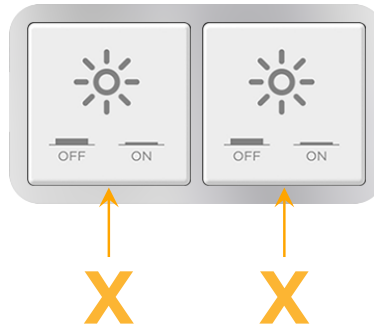

M-POWER-2T

AC POWER & DATA CONNECTIVITY SOLUTION

M-POWER-2TW-XX-SS8B

Distributed by

Mormax Company, Inc.

8 Westchester Plaza

Elmsford, NY 10523

914-699-0101

sales@mormax.com

mormax.com

Metro Light & Power's line of power & data solutions offers sophisticated design elements combined with greater ease of installation. Streamlined and low-profile, enhanced by side-exiting cords, our outlets advance the industry with their cutting edge look and feel. We believe flexibility is key, and we provide a variety of mounting options, including the ability to mount in limited spaces. Our outlets are available in many finishes and configurations, in addition to a custom color and finish capability for our clients.

Bezel Finish: **STAINLESS STEEL MIRROR FINISH**

Custom Finishes Available M-POWER-2TW-XX-SS8B

Features:

Module/Port Options:

- A Tamper Resistant AC Receptacle
- E USB-A & USB-C (20W)
- M Double USB-A (Fast Charging Ports - 18W)
- H HDMI
- 6 CAT 6
- 12 RJ 12
- X Switched AC
- Y 3-Way Switch (Low Voltage)
- V USB-C (45W High Speed Charging Port)
- S USB-C (25W High Speed Charging Port)
- R Switched AC (Rocker Switch)
- D Dimmer Switch

Plug:

Supplied with Low Profile Flat 45° Angle 120 VAC Plug

Optional Standard Straight 120 VAC Plug

Optional Straight 120 VAC Pass-through Plug

- CLEAN, COMPACT DESIGN
- STREAMLINED
- LOW PROFILE
- SIDE-EXITING CORDS
- PLUG & PLAY
- 6' AC CORD & PLUG (FLAT PLUG STANDARD)
- CUSTOMIZABLE CONFIGURATIONS AND FINISHES
- UL LISTED FOR MOUNTING IN FURNITURE
- 15A