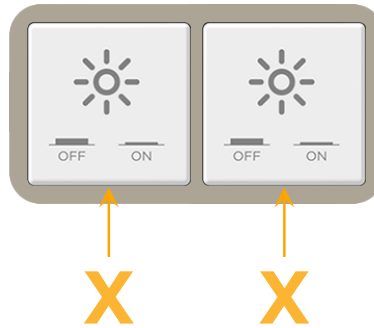

Bezel Finish: **SATIN NICKEL (ABS)**

Custom Finishes Available M-POWER-2TW-XX-SAB

Features:

Module/Port Options:

- A** Tamper Resistant AC Receptacle
- E** USB-A & USB-C (20W)
- M** Double USB-A (Fast Charging Ports - 18W)
- H** HDMI
- 6** CAT 6
- 12** RJ 12
- X** Switched AC
- Y** 3-Way Switch (Low Voltage)
- V** USB-C (45W High Speed Charging Port)
- S** USB-C (25W High Speed Charging Port)
- R** Switched AC (Rocker Switch)
- D** Dimmer Switch

Plug:

Supplied with Low Profile Flat 45° Angle 120 VAC Plug

Optional Standard Straight 120 VAC Plug

Optional Straight 120 VAC Pass-through Plug

- CLEAN, COMPACT DESIGN
- STREAMLINED
- LOW PROFILE
- SIDE-EXITING CORDS
- PLUG & PLAY
- 6' AC CORD & PLUG (FLAT PLUG STANDARD)
- CUSTOMIZABLE CONFIGURATIONS AND FINISHES
- UL LISTED FOR MOUNTING IN FURNITURE
- 15A