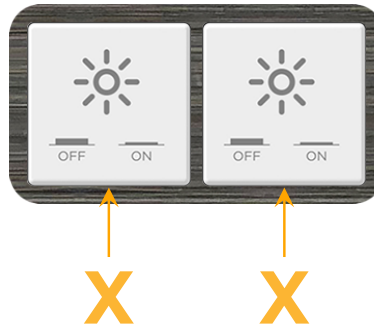

Bezel Finish: **GUNMETAL (ABS)**

Custom Finishes Available M-POWER-2TW-XX-S3AB

Features:

Module/Port Options:

- A** Tamper Resistant AC Receptacle
- E** USB-A & USB-C (20W)
- M** Double USB-A (Fast Charging Ports - 18W)
- H** HDMI
- 6** CAT 6
- 12** RJ 12
- X** Switched AC
- Y** 3-Way Switch (Low Voltage)
- V** USB-C (45W High Speed Charging Port)
- S** USB-C (25W High Speed Charging Port)
- R** Switched AC (Rocker Switch)
- D** Dimmer Switch

Plug:

Supplied with Low Profile Flat 45° Angle 120 VAC Plug

Optional Standard Straight 120 VAC Plug

Optional Straight 120 VAC Pass-through Plug

- CLEAN, COMPACT DESIGN
- STREAMLINED
- LOW PROFILE
- SIDE-EXITING CORDS
- PLUG & PLAY
- 6' AC CORD & PLUG (FLAT PLUG STANDARD)
- CUSTOMIZABLE CONFIGURATIONS AND FINISHES
- UL LISTED FOR MOUNTING IN FURNITURE
- 15A