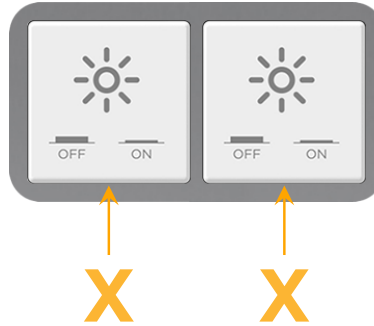

Bezel Finish: **MAGNESIUM (ABS)**

Custom Finishes Available M-POWER-2TW-XX-MAB

Features:

Module/Port Options:

- A** Tamper Resistant AC Receptacle
- E** USB-A & USB-C (20W)
- M** Double USB-A (Fast Charging Ports - 18W)
- H** HDMI
- 6** CAT 6
- 12** RJ 12
- X** Switched AC
- Y** 3-Way Switch (Low Voltage)
- V** USB-C (45W High Speed Charging Port)
- S** USB-C (25W High Speed Charging Port)
- R** Switched AC (Rocker Switch)
- D** Dimmer Switch

Plug:

Supplied with Low Profile Flat 45° Angle 120 VAC Plug

Optional Standard Straight 120 VAC Plug

Optional Straight 120 VAC Pass-through Plug

- CLEAN, COMPACT DESIGN
- STREAMLINED
- LOW PROFILE
- SIDE-EXITING CORDS
- PLUG & PLAY
- 6' AC CORD & PLUG (FLAT PLUG STANDARD)
- CUSTOMIZABLE CONFIGURATIONS AND FINISHES
- UL LISTED FOR MOUNTING IN FURNITURE
- 15A