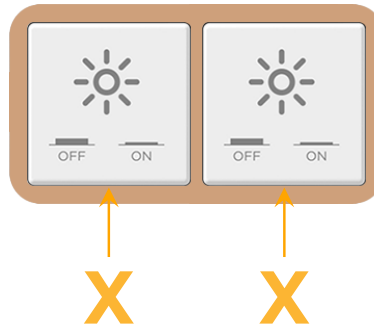

M-POWER-2T

AC POWER & DATA CONNECTIVITY SOLUTION

M-POWER-2TW-XX-CUAB

Distributed by

Mormax Company, Inc.

8 Westchester Plaza

Elmsford, NY 10523

914-699-0101

sales@mormax.com

mormax.com

Metro Light & Power's line of power & data solutions offers sophisticated design elements combined with greater ease of installation. Streamlined and low-profile, enhanced by side-exiting cords, our outlets advance the industry with their cutting edge look and feel. We believe flexibility is key, and we provide a variety of mounting options, including the ability to mount in limited spaces. Our outlets are available in many finishes and configurations, in addition to a custom color and finish capability for our clients.

Bezel Finish: **COPPER (ABS)**

Custom Finishes Available M-POWER-2TW-XX-CUAB

Features:

Module/Port Options:

- **A** Tamper Resistant AC Receptacle
- **E** USB-A & USB-C (20W)
- **M** Double USB-A (Fast Charging Ports - 18W)
- **H** HDMI
- **6** CAT 6
- **12** RJ 12
- **X** Switched AC
- **Y** 3-Way Switch (Low Voltage)
- **V** USB-C (45W High Speed Charging Port)
- **S** USB-C (25W High Speed Charging Port)
- **R** Switched AC (Rocker Switch)
- **D** Dimmer Switch

Plug:

Supplied with Low Profile Flat 45° Angle 120 VAC Plug

Optional Standard Straight 120 VAC Plug

Optional Straight 120 VAC Pass-through Plug

- CLEAN, COMPACT DESIGN
- STREAMLINED
- LOW PROFILE
- SIDE-EXITING CORDS
- PLUG & PLAY
- 6' AC CORD & PLUG (FLAT PLUG STANDARD)
- CUSTOMIZABLE CONFIGURATIONS AND FINISHES
- UL LISTED FOR MOUNTING IN FURNITURE
- 15A