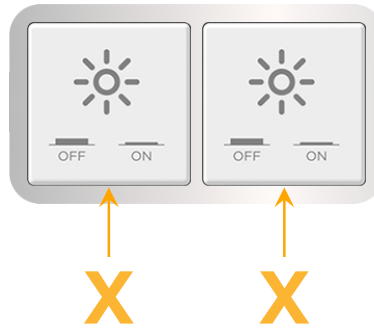

M-POWER-2T

AC POWER & DATA CONNECTIVITY SOLUTION

M-POWER-2TW-XX-CRAB

Distributed by

Mormax Company, Inc.

8 Westchester Plaza

Elmsford, NY 10523

914-699-0101

sales@mormax.com

mormax.com

Metro Light & Power's line of power & data solutions offers sophisticated design elements combined with greater ease of installation. Streamlined and low-profile, enhanced by side-exiting cords, our outlets advance the industry with their cutting edge look and feel. We believe flexibility is key, and we provide a variety of mounting options, including the ability to mount in limited spaces. Our outlets are available in many finishes and configurations, in addition to a custom color and finish capability for our clients.

Bezel Finish: **CHROME (ABS)**

Custom Finishes Available M-POWER-2TW-XX-CRAB

Features:

Module/Port Options:

- **A** Tamper Resistant AC Receptacle
- **E** USB-A & USB-C (20W)
- **M** Double USB-A (Fast Charging Ports - 18W)
- **H** HDMI
- **6** CAT 6
- **12** RJ 12
- **X** Switched AC
- **Y** 3-Way Switch (Low Voltage)
- **V** USB-C (45W High Speed Charging Port)
- **S** USB-C (25W High Speed Charging Port)
- **R** Switched AC (Rocker Switch)
- **D** Dimmer Switch

Plug:

Supplied with Low Profile Flat 45° Angle 120 VAC Plug

Optional Standard Straight 120 VAC Plug

Optional Straight 120 VAC Pass-through Plug

- CLEAN, COMPACT DESIGN
- STREAMLINED
- LOW PROFILE
- SIDE-EXITING CORDS
- PLUG & PLAY
- 6' AC CORD & PLUG (FLAT PLUG STANDARD)
- CUSTOMIZABLE CONFIGURATIONS AND FINISHES
- UL LISTED FOR MOUNTING IN FURNITURE
- 15A