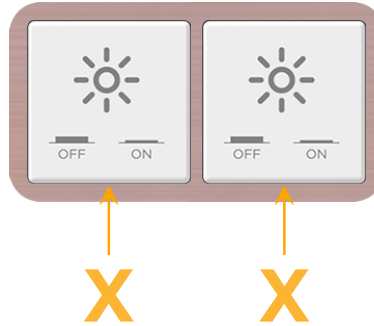

M-POWER-2T

AC POWER & DATA CONNECTIVITY SOLUTION

M-POWER-2TW-XX-CHAB

Distributed by

Mormax Company, Inc.

8 Westchester Plaza

Elmsford, NY 10523

914-699-0101

sales@mormax.com

mormax.com

Metro Light & Power's line of power & data solutions offers sophisticated design elements combined with greater ease of installation. Streamlined and low-profile, enhanced by side-exiting cords, our outlets advance the industry with their cutting edge look and feel. We believe flexibility is key, and we provide a variety of mounting options, including the ability to mount in limited spaces. Our outlets are available in many finishes and configurations, in addition to a custom color and finish capability for our clients.

Bezel Finish: **CHAMPAGNE (ABS)**

Custom Finishes Available M-POWER-2TW-XX-CHAB

Features:

Module/Port Options:

- **A** Tamper Resistant AC Receptacle
- **E** USB-A & USB-C (20W)
- **M** Double USB-A (Fast Charging Ports - 18W)
- **H** HDMI
- **6** CAT 6
- **12** RJ 12
- **X** Switched AC
- **Y** 3-Way Switch (Low Voltage)
- **V** USB-C (45W High Speed Charging Port)
- **S** USB-C (25W High Speed Charging Port)
- **R** Switched AC (Rocker Switch)
- **D** Dimmer Switch

Plug:

Supplied with Low Profile Flat 45° Angle 120 VAC Plug

Optional Standard Straight 120 VAC Plug

Optional Straight 120 VAC Pass-through Plug

- CLEAN, COMPACT DESIGN
- STREAMLINED
- LOW PROFILE
- SIDE-EXITING CORDS
- PLUG & PLAY
- 6' AC CORD & PLUG (FLAT PLUG STANDARD)
- CUSTOMIZABLE CONFIGURATIONS AND FINISHES
- UL LISTED FOR MOUNTING IN FURNITURE
- 15A