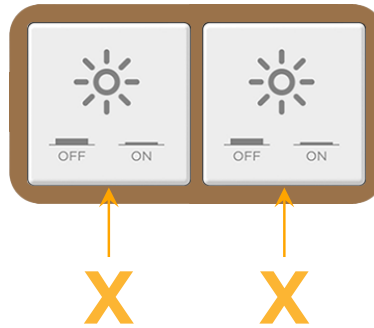

Bezel Finish: **SOLID BRONZE**

Custom Finishes Available M-POWER-2TW-XX-BZB

Features:

Module/Port Options:

- A Tamper Resistant AC Receptacle
- E USB-A & USB-C (20W)
- M Double USB-A (Fast Charging Ports - 18W)
- H HDMI
- 6 CAT 6
- 12 RJ 12
- X Switched AC
- Y 3-Way Switch (Low Voltage)
- V USB-C (45W High Speed Charging Port)
- S USB-C (25W High Speed Charging Port)
- R Switched AC (Rocker Switch)
- D Dimmer Switch

Plug:

Supplied with Low Profile Flat 45° Angle 120 VAC Plug

Optional Standard Straight 120 VAC Plug

Optional Straight 120 VAC Pass-through Plug

- CLEAN, COMPACT DESIGN
- STREAMLINED
- LOW PROFILE
- SIDE-EXITING CORDS
- PLUG & PLAY
- 6' AC CORD & PLUG (FLAT PLUG STANDARD)
- CUSTOMIZABLE CONFIGURATIONS AND FINISHES
- UL LISTED FOR MOUNTING IN FURNITURE
- 15A