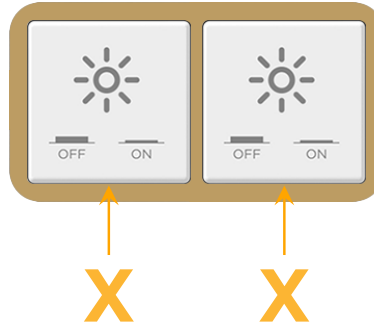

Bezel Finish: **STANDARD BRONZE (ABS)**

Custom Finishes Available M-POWER-2TW-XX-BZAB

Features:

Module/Port Options:

- A Tamper Resistant AC Receptacle
- E USB-A & USB-C (20W)
- M Double USB-A (Fast Charging Ports - 18W)
- H HDMI
- 6 CAT 6
- 12 RJ 12
- X Switched AC
- Y 3-Way Switch (Low Voltage)
- V USB-C (45W High Speed Charging Port)
- S USB-C (25W High Speed Charging Port)
- R Switched AC (Rocker Switch)
- D Dimmer Switch

Plug:

Supplied with Low Profile Flat 45° Angle 120 VAC Plug

Optional Standard Straight 120 VAC Plug

Optional Straight 120 VAC Pass-through Plug

- CLEAN, COMPACT DESIGN
- STREAMLINED
- LOW PROFILE
- SIDE-EXITING CORDS
- PLUG & PLAY
- 6' AC CORD & PLUG (FLAT PLUG STANDARD)
- CUSTOMIZABLE CONFIGURATIONS AND FINISHES
- UL LISTED FOR MOUNTING IN FURNITURE
- 15A