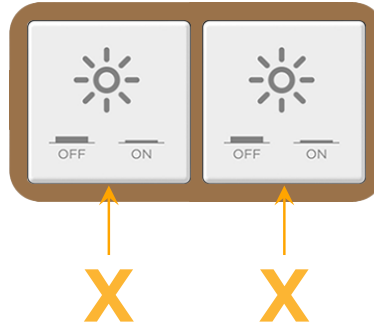

M-POWER-2T

AC POWER & DATA CONNECTIVITY SOLUTION

M-POWER-2TW-XX-BZ5AB

Distributed by

Mormax Company, Inc.

8 Westchester Plaza

Elmsford, NY 10523

914-699-0101

sales@mormax.com

mormax.com

Metro Light & Power's line of power & data solutions offers sophisticated design elements combined with greater ease of installation. Streamlined and low-profile, enhanced by side-exiting cords, our outlets advance the industry with their cutting edge look and feel. We believe flexibility is key, and we provide a variety of mounting options, including the ability to mount in limited spaces. Our outlets are available in many finishes and configurations, in addition to a custom color and finish capability for our clients.

Bezel Finish: **ARCHITECTURAL BRONZE (ABS)**

Custom Finishes Available M-POWER-2TW-XX-BZ5AB

Features:

Module/Port Options:

- **A** Tamper Resistant AC Receptacle
- **E** USB-A & USB-C (20W)
- **M** Double USB-A (Fast Charging Ports - 18W)
- **H** HDMI
- **6** CAT 6
- **12** RJ 12
- **X** Switched AC
- **Y** 3-Way Switch (Low Voltage)
- **V** USB-C (45W High Speed Charging Port)
- **S** USB-C (25W High Speed Charging Port)
- **R** Switched AC (Rocker Switch)
- **D** Dimmer Switch

Plug:

Supplied with Low Profile Flat 45° Angle 120 VAC Plug

Optional Standard Straight 120 VAC Plug

Optional Straight 120 VAC Pass-through Plug

- CLEAN, COMPACT DESIGN
- STREAMLINED
- LOW PROFILE
- SIDE-EXITING CORDS
- PLUG & PLAY
- 6' AC CORD & PLUG (FLAT PLUG STANDARD)
- CUSTOMIZABLE CONFIGURATIONS AND FINISHES
- UL LISTED FOR MOUNTING IN FURNITURE
- 15A