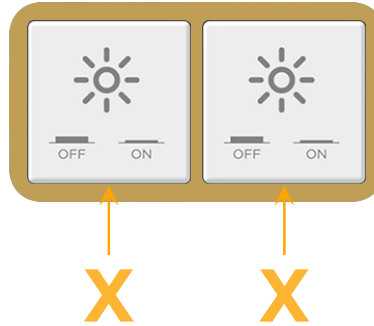

M-POWER-2T

AC POWER & DATA CONNECTIVITY SOLUTION

M-POWER-2TW-XX-BRB

Distributed by

Mormax Company, Inc.

8 Westchester Plaza

Elmsford, NY 10523

914-699-0101

sales@mormax.com

mormax.com

Metro Light & Power's line of power & data solutions offers sophisticated design elements combined with greater ease of installation. Streamlined and low-profile, enhanced by side-exiting cords, our outlets advance the industry with their cutting edge look and feel. We believe flexibility is key, and we provide a variety of mounting options, including the ability to mount in limited spaces. Our outlets are available in many finishes and configurations, in addition to a custom color and finish capability for our clients.

Bezel Finish: **SOLID BRASS**

Custom Finishes Available M-POWER-2TW-XX-BRB

Features:

Module/Port Options:

- **A** Tamper Resistant AC Receptacle
- **E** USB-A & USB-C (20W)
- **M** Double USB-A (Fast Charging Ports - 18W)
- **H** HDMI
- **6** CAT 6
- **12** RJ 12
- **X** Switched AC
- **Y** 3-Way Switch (Low Voltage)
- **V** USB-C (45W High Speed Charging Port)
- **S** USB-C (25W High Speed Charging Port)
- **R** Switched AC (Rocker Switch)
- **D** Dimmer Switch

Plug:

Supplied with Low Profile Flat 45° Angle 120 VAC Plug

Optional Standard Straight 120 VAC Plug

Optional Straight 120 VAC Pass-through Plug

- CLEAN, COMPACT DESIGN
- STREAMLINED
- LOW PROFILE
- SIDE-EXITING CORDS
- PLUG & PLAY
- 6' AC CORD & PLUG (FLAT PLUG STANDARD)
- CUSTOMIZABLE CONFIGURATIONS AND FINISHES
- UL LISTED FOR MOUNTING IN FURNITURE
- 15A