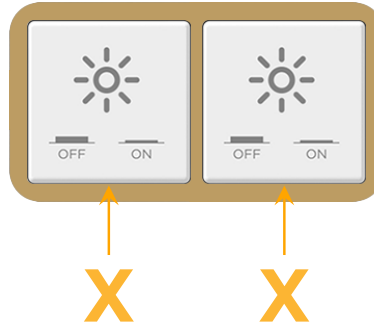

Bezel Finish: **BRASS (ABS)**

Custom Finishes Available M-POWER-2TW-XX-BRAB

Features:

Module/Port Options:

- A** Tamper Resistant AC Receptacle
- E** USB-A & USB-C (20W)
- M** Double USB-A (Fast Charging Ports - 18W)
- H** HDMI
- 6** CAT 6
- 12** RJ 12
- X** Switched AC
- Y** 3-Way Switch (Low Voltage)
- V** USB-C (45W High Speed Charging Port)
- S** USB-C (25W High Speed Charging Port)
- R** Switched AC (Rocker Switch)
- D** Dimmer Switch

Plug:

Supplied with Low Profile Flat 45° Angle 120 VAC Plug

Optional Standard Straight 120 VAC Plug

Optional Straight 120 VAC Pass-through Plug

- CLEAN, COMPACT DESIGN
- STREAMLINED
- LOW PROFILE
- SIDE-EXITING CORDS
- PLUG & PLAY
- 6' AC CORD & PLUG (FLAT PLUG STANDARD)
- CUSTOMIZABLE CONFIGURATIONS AND FINISHES
- UL LISTED FOR MOUNTING IN FURNITURE
- 15A