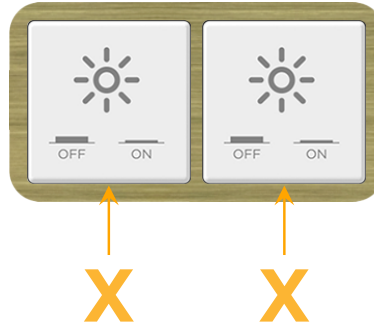

Bezel Finish: **BRASS ANTIQUED (ABS)**

Custom Finishes Available M-POWER-2TW-XX-BRAAB

Features:

Module/Port Options:

- A** Tamper Resistant AC Receptacle
- E** USB-A & USB-C (20W)
- M** Double USB-A (Fast Charging Ports - 18W)
- H** HDMI
- 6** CAT 6
- 12** RJ 12
- X** Switched AC
- Y** 3-Way Switch (Low Voltage)
- V** USB-C (45W High Speed Charging Port)
- S** USB-C (25W High Speed Charging Port)
- R** Switched AC (Rocker Switch)
- D** Dimmer Switch

Plug:

Supplied with Low Profile Flat 45° Angle 120 VAC Plug

Optional Standard Straight 120 VAC Plug

Optional Straight 120 VAC Pass-through Plug

- CLEAN, COMPACT DESIGN
- STREAMLINED
- LOW PROFILE
- SIDE-EXITING CORDS
- PLUG & PLAY
- 6' AC CORD & PLUG (FLAT PLUG STANDARD)
- CUSTOMIZABLE CONFIGURATIONS AND FINISHES
- UL LISTED FOR MOUNTING IN FURNITURE
- 15A