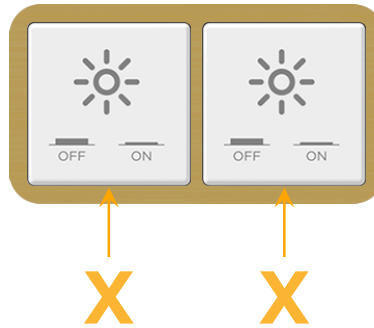

Bezel Finish: **SOLID BRASS BRUSHED**

Custom Finishes Available M-POWER-2TW-XX-BR4B

Features:

Module/Port Options:

- A** Tamper Resistant AC Receptacle
- E** USB-A & USB-C (20W)
- M** Double USB-A (Fast Charging Ports - 18W)
- H** HDMI
- 6** CAT 6
- 12** RJ 12
- X** Switched AC
- Y** 3-Way Switch (Low Voltage)
- V** USB-C (45W High Speed Charging Port)
- S** USB-C (25W High Speed Charging Port)
- R** Switched AC (Rocker Switch)
- D** Dimmer Switch

Plug:

Supplied with Low Profile Flat 45° Angle 120 VAC Plug

Optional Standard Straight 120 VAC Plug

Optional Straight 120 VAC Pass-through Plug

- CLEAN, COMPACT DESIGN
- STREAMLINED
- LOW PROFILE
- SIDE-EXITING CORDS
- PLUG & PLAY
- 6' AC CORD & PLUG (FLAT PLUG STANDARD)
- CUSTOMIZABLE CONFIGURATIONS AND FINISHES
- UL LISTED FOR MOUNTING IN FURNITURE
- 15A