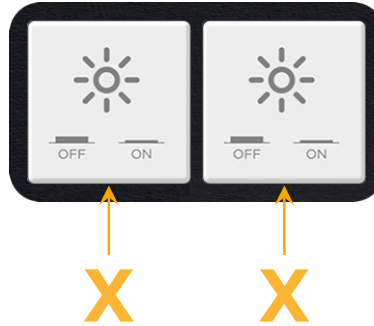

Bezel Finish: **BLACK (STEEL)**

Custom Finishes Available M-POWER-2TW-XX-BB

Features:

Module/Port Options:

- A** Tamper Resistant AC Receptacle
- E** USB-A & USB-C (20W)
- M** Double USB-A (Fast Charging Ports - 18W)
- H** HDMI
- 6** CAT 6
- 12** RJ 12
- X** Switched AC
- Y** 3-Way Switch (Low Voltage)
- V** USB-C (45W High Speed Charging Port)
- S** USB-C (25W High Speed Charging Port)
- R** Switched AC (Rocker Switch)
- D** Dimmer Switch

Plug:

Supplied with Low Profile Flat 45° Angle 120 VAC Plug

Optional Standard Straight 120 VAC Plug

Optional Straight 120 VAC Pass-through Plug

- CLEAN, COMPACT DESIGN
- STREAMLINED
- LOW PROFILE
- SIDE-EXITING CORDS
- PLUG & PLAY
- 6' AC CORD & PLUG (FLAT PLUG STANDARD)
- CUSTOMIZABLE CONFIGURATIONS AND FINISHES
- UL LISTED FOR MOUNTING IN FURNITURE
- 15A