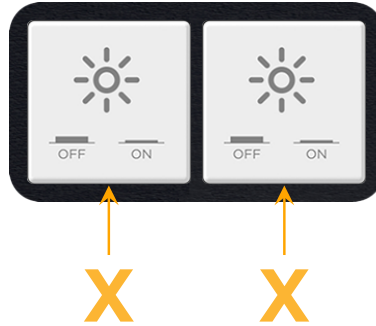

Bezel Finish: **BLACK (ABS)**

Custom Finishes Available M-POWER-2TW-XX-BAB

Features:

**Module/Port Options:**

- A** Tamper Resistant AC Receptacle
- E** USB-A & USB-C (20W)
- M** Double USB-A (Fast Charging Ports - 18W)
- H** HDMI
- 6** CAT 6
- 12** RJ 12
- X** Switched AC
- Y** 3-Way Switch (Low Voltage)
- V** USB-C (45W High Speed Charging Port)
- S** USB-C (25W High Speed Charging Port)
- R** Switched AC (Rocker Switch)
- D** Dimmer Switch

**Plug:**

Supplied with Low Profile Flat 45° Angle 120 VAC Plug

Optional Standard Straight 120 VAC Plug

Optional Straight 120 VAC Pass-through Plug

- CLEAN, COMPACT DESIGN
- STREAMLINED
- LOW PROFILE
- SIDE-EXITING CORDS
- PLUG & PLAY
- 6' AC CORD & PLUG (FLAT PLUG STANDARD)
- CUSTOMIZABLE CONFIGURATIONS AND FINISHES
- UL LISTED FOR MOUNTING IN FURNITURE
- 15A