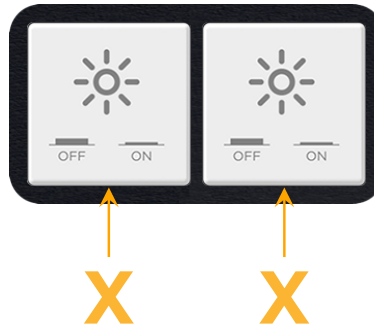

Bezel Finish: **SATIN BLACK (ABS)**

Custom Finishes Available M-POWER-2TW-XX-B2AB

Features:

Module/Port Options:

- A** Tamper Resistant AC Receptacle
- E** USB-A & USB-C (20W)
- M** Double USB-A (Fast Charging Ports - 18W)
- H** HDMI
- 6** CAT 6
- 12** RJ 12
- X** Switched AC
- Y** 3-Way Switch (Low Voltage)
- V** USB-C (45W High Speed Charging Port)
- S** USB-C (25W High Speed Charging Port)
- R** Switched AC (Rocker Switch)
- D** Dimmer Switch

Plug:

Supplied with Low Profile Flat 45° Angle 120 VAC Plug

Optional Standard Straight 120 VAC Plug

Optional Straight 120 VAC Pass-through Plug

- CLEAN, COMPACT DESIGN
- STREAMLINED
- LOW PROFILE
- SIDE-EXITING CORDS
- PLUG & PLAY
- 6' AC CORD & PLUG (FLAT PLUG STANDARD)
- CUSTOMIZABLE CONFIGURATIONS AND FINISHES
- UL LISTED FOR MOUNTING IN FURNITURE
- 15A