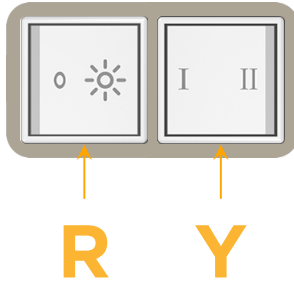

Bezel Finish: **SATIN NICKEL (ABS)**

Custom Finishes Available M-POWER-2TW-RY-SAB(2)

Features:

Module/Port Options:

- A** Tamper Resistant AC Receptacle
- E** USB-A & USB-C (20W)
- M** Double USB-A (Fast Charging Ports - 18W)
- H** HDMI
- 6** CAT 6
- 12** RJ 12
- X** Switched AC
- Y** 3-Way Switch (Low Voltage)
- V** USB-C (45W High Speed Charging Port)
- S** USB-C (25W High Speed Charging Port)
- R** Switched AC (Rocker Switch)
- D** Dimmer Switch

Y 3-Way Switch

Shown with 1 Switched AC (Rocker Switch) and one 3 Way Switch.