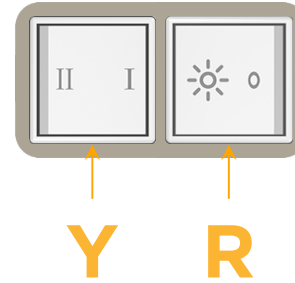

Bezel Finish: **SATIN NICKEL (ABS)**

Custom Finishes Available M-POWER-2TW-RY-SAB(2)

Features:

Module/Port Options:

- A** Tamper Resistant AC Receptacle
- E** USB-A & USB-C (20W)
- M** Double USB-A (Fast Charging Ports - 18W)
- H** HDMI
- 6** CAT 6
- 12** RJ 12
- X** Switched AC
- Y** 3-Way Switch (Low Voltage)
- V** USB-C (45W High Speed Charging Port)
- S** USB-C (25W High Speed Charging Port)
- R** Switched AC (Rocker Switch)
- D** Dimmer Switch

Y 3-Way Switch

Shown with 1 Switched AC (Rocker Switch) and one 3 Way Switch.