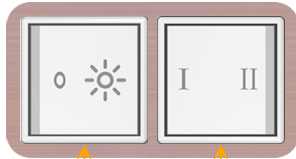

Bezel Finish: **CHAMPAGNE (ABS)**

Custom Finishes Available M-POWER-2TW-RY-CHAB(2)

R Y

Y R

Features:

Module/Port Options:

- A** Tamper Resistant AC Receptacle
- E** USB-A & USB-C (20W)
- M** Double USB-A (Fast Charging Ports - 18W)
- H** HDMI
- 6** CAT 6
- 12** RJ 12
- X** Switched AC
- Y** 3-Way Switch (Low Voltage)
- V** USB-C (45W High Speed Charging Port)
- S** USB-C (25W High Speed Charging Port)
- R** Switched AC (Rocker Switch)
- D** Dimmer Switch

Y 3-Way Switch

Shown with 1 Switched AC (Rocker Switch) and one 3 Way Switch.