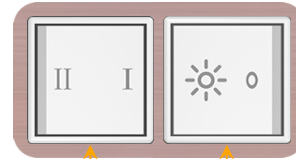

Bezel Finish: **CHAMPAGNE (ABS)**

Custom Finishes Available M-POWER-2TW-RY-CHAB(2)

R Y

Y R

Features:

Module/Port Options:

- A** Tamper Resistant AC Receptacle
- E** USB-A & USB-C (20W)
- M** Double USB-A (Fast Charging Ports - 18W)
- H** HDMI
- 6** CAT 6
- 12** RJ 12
- X** Switched AC
- Y** 3-Way Switch (Low Voltage)
- V** USB-C (45W High Speed Charging Port)
- S** USB-C (25W High Speed Charging Port)
- R** Switched AC (Rocker Switch)
- D** Dimmer Switch