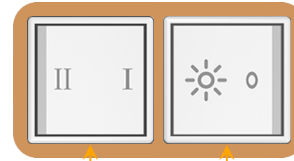

Bezel Finish: **SOLID COPPER**

Custom Finishes Available M-POWER-2TW-RY-CB(2)

R Y

Y R

Features:

Module/Port Options:

- A** Tamper Resistant AC Receptacle
- E** USB-A & USB-C (20W)
- M** Double USB-A (Fast Charging Ports - 18W)
- H** HDMI
- 6** CAT 6
- 12** RJ 12
- X** Switched AC
- Y** 3-Way Switch (Low Voltage)
- V** USB-C (45W High Speed Charging Port)
- S** USB-C (25W High Speed Charging Port)
- R** Switched AC (Rocker Switch)
- D** Dimmer Switch