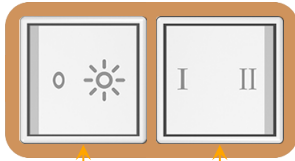

Bezel Finish: **SOLID COPPER**

Custom Finishes Available M-POWER-2TW-RY-CB(2)

R Y

Y R

Features:

Module/Port Options:

- A** Tamper Resistant AC Receptacle
- E** USB-A & USB-C (20W)
- M** Double USB-A (Fast Charging Ports - 18W)
- H** HDMI
- 6** CAT 6
- 12** RJ 12
- X** Switched AC
- Y** 3-Way Switch (Low Voltage)
- V** USB-C (45W High Speed Charging Port)
- S** USB-C (25W High Speed Charging Port)
- R** Switched AC (Rocker Switch)
- D** Dimmer Switch