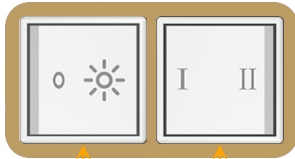

Bezel Finish: **BRASS (ABS)**

Custom Finishes Available M-POWER-2TW-RY-BRAB(2)

R Y

Y R

Features:

Module/Port Options:

- A** Tamper Resistant AC Receptacle
- E** USB-A & USB-C (20W)
- M** Double USB-A (Fast Charging Ports - 18W)
- H** HDMI
- 6** CAT 6
- 12** RJ 12
- X** Switched AC
- Y** 3-Way Switch (Low Voltage)
- V** USB-C (45W High Speed Charging Port)
- S** USB-C (25W High Speed Charging Port)
- R** Switched AC (Rocker Switch)
- D** Dimmer Switch

Y 3-Way Switch

Shown with 1 Switched AC (Rocker Switch) and one 3 Way Switch.