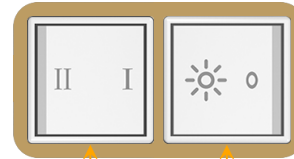

Bezel Finish: **BRASS (ABS)**

Custom Finishes Available M-POWER-2TW-RY-BRAB(2)

R Y

Y R

Features:

Module/Port Options:

- A** Tamper Resistant AC Receptacle
- E** USB-A & USB-C (20W)
- M** Double USB-A (Fast Charging Ports - 18W)
- H** HDMI
- 6** CAT 6
- 12** RJ 12
- X** Switched AC
- Y** 3-Way Switch (Low Voltage)
- V** USB-C (45W High Speed Charging Port)
- S** USB-C (25W High Speed Charging Port)
- R** Switched AC (Rocker Switch)
- D** Dimmer Switch