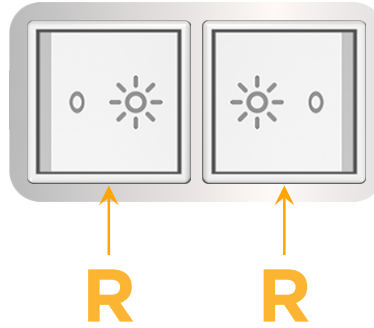

Bezel Finish: **CHROME (ABS)**

Custom Finishes Available M-POWER-2TW-RR-CRAB

Features:

Module/Port Options:

- A** Tamper Resistant AC Receptacle
- E** USB-A & USB-C (20W)
- M** Double USB-A (Fast Charging Ports - 18W)
- H** HDMI
- 6** CAT 6
- 12** RJ 12
- X** Switched AC
- Y** 3-Way Switch (Low Voltage)
- V** USB-C (45W High Speed Charging Port)
- S** USB-C (25W High Speed Charging Port)
- R** Switched AC (Rocker Switch)
- D** Dimmer Switch