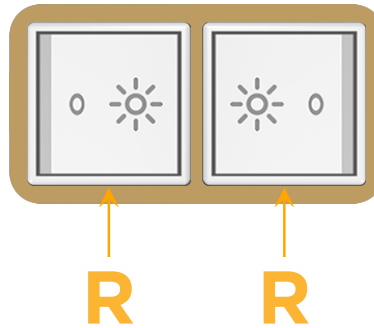

M-POWER-2T

AC POWER & DATA CONNECTIVITY SOLUTION

M-POWER-2TW-RR-BZAB

Distributed by

Mormax Company, Inc.

8 Westchester Plaza

Elmsford, NY 10523

914-699-0101

sales@mormax.com

mormax.com

Metro Light & Power's line of power & data solutions offers sophisticated design elements combined with greater ease of installation. Streamlined and low-profile, enhanced by side-exiting cords, our outlets advance the industry with their cutting edge look and feel. We believe flexibility is key, and we provide a variety of mounting options, including the ability to mount in limited spaces. Our outlets are available in many finishes and configurations, in addition to a custom color and finish capability for our clients.

Bezel Finish: **STANDARD BRONZE (ABS)**

Custom Finishes Available M-POWER-2TW-RR-BZAB

Features:

Module/Port Options:

- **A** Tamper Resistant AC Receptacle
- **E** USB-A & USB-C (20W)
- **M** Double USB-A (Fast Charging Ports - 18W)
- **H** HDMI
- **6** CAT 6
- **12** RJ 12
- **X** Switched AC
- **Y** 3-Way Switch (Low Voltage)
- **V** USB-C (45W High Speed Charging Port)
- **S** USB-C (25W High Speed Charging Port)
- **R** Switched AC (Rocker Switch)
- **D** Dimmer Switch

Plug:

Supplied with Low Profile Flat 45° Angle 120 VAC Plug

Optional Standard Straight 120 VAC Plug

Optional Straight 120 VAC Pass-through Plug

- CLEAN, COMPACT DESIGN
- STREAMLINED
- LOW PROFILE
- SIDE-EXITING CORDS
- PLUG & PLAY
- 6' AC CORD & PLUG (FLAT PLUG STANDARD)
- CUSTOMIZABLE CONFIGURATIONS AND FINISHES
- UL LISTED FOR MOUNTING IN FURNITURE
- 15A