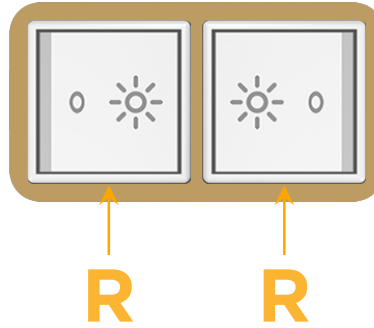

M-POWER-2T

AC POWER & DATA CONNECTIVITY SOLUTION

M-POWER-2TW-RR-BRAB

Distributed by

Mormax Company, Inc.

8 Westchester Plaza

Elmsford, NY 10523

914-699-0101

sales@mormax.com

mormax.com

Metro Light & Power's line of power & data solutions offers sophisticated design elements combined with greater ease of installation. Streamlined and low-profile, enhanced by side-exiting cords, our outlets advance the industry with their cutting edge look and feel. We believe flexibility is key, and we provide a variety of mounting options, including the ability to mount in limited spaces. Our outlets are available in many finishes and configurations, in addition to a custom color and finish capability for our clients.

Bezel Finish: **BRASS (ABS)**

Custom Finishes Available M-POWER-2TW-RR-BRAB

Features:

Module/Port Options:

- **A** Tamper Resistant AC Receptacle
- **E** USB-A & USB-C (20W)
- **M** Double USB-A (Fast Charging Ports - 18W)
- **H** HDMI
- **6** CAT 6
- **12** RJ 12
- **X** Switched AC
- **Y** 3-Way Switch (Low Voltage)
- **V** USB-C (45W High Speed Charging Port)
- **S** USB-C (25W High Speed Charging Port)
- **R** Switched AC (Rocker Switch)
- **D** Dimmer Switch

Plug:

Supplied with Low Profile Flat 45° Angle 120 VAC Plug

Optional Standard Straight 120 VAC Plug

Optional Straight 120 VAC Pass-through Plug

- CLEAN, COMPACT DESIGN
- STREAMLINED
- LOW PROFILE
- SIDE-EXITING CORDS
- PLUG & PLAY
- 6' AC CORD & PLUG (FLAT PLUG STANDARD)
- CUSTOMIZABLE CONFIGURATIONS AND FINISHES
- UL LISTED FOR MOUNTING IN FURNITURE
- 15A