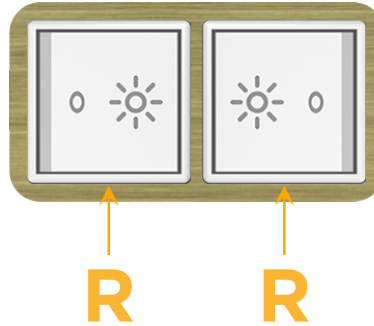

M-POWER-2T

AC POWER & DATA CONNECTIVITY SOLUTION

M-POWER-2TW-RR-BRAAB

Distributed by

Mormax Company, Inc.

8 Westchester Plaza

Elmsford, NY 10523

914-699-0101

sales@mormax.com

mormax.com

Metro Light & Power's line of power & data solutions offers sophisticated design elements combined with greater ease of installation. Streamlined and low-profile, enhanced by side-exiting cords, our outlets advance the industry with their cutting edge look and feel. We believe flexibility is key, and we provide a variety of mounting options, including the ability to mount in limited spaces. Our outlets are available in many finishes and configurations, in addition to a custom color and finish capability for our clients.

Bezel Finish: **BRASS ANTIQUED (ABS)**

Custom Finishes Available M-POWER-2TW-RR-BRAAB

Features:

Module/Port Options:

- **A** Tamper Resistant AC Receptacle
- **E** USB-A & USB-C (20W)
- **M** Double USB-A (Fast Charging Ports - 18W)
- **H** HDMI
- **6** CAT 6
- **12** RJ 12
- **X** Switched AC
- **Y** 3-Way Switch (Low Voltage)
- **V** USB-C (45W High Speed Charging Port)
- **S** USB-C (25W High Speed Charging Port)
- **R** Switched AC (Rocker Switch)
- **D** Dimmer Switch

Plug:

Supplied with Low Profile Flat 45° Angle 120 VAC Plug

Optional Standard Straight 120 VAC Plug

Optional Straight 120 VAC Pass-through Plug

- CLEAN, COMPACT DESIGN
- STREAMLINED
- LOW PROFILE
- SIDE-EXITING CORDS
- PLUG & PLAY
- 6' AC CORD & PLUG (FLAT PLUG STANDARD)
- CUSTOMIZABLE CONFIGURATIONS AND FINISHES
- UL LISTED FOR MOUNTING IN FURNITURE
- 15A