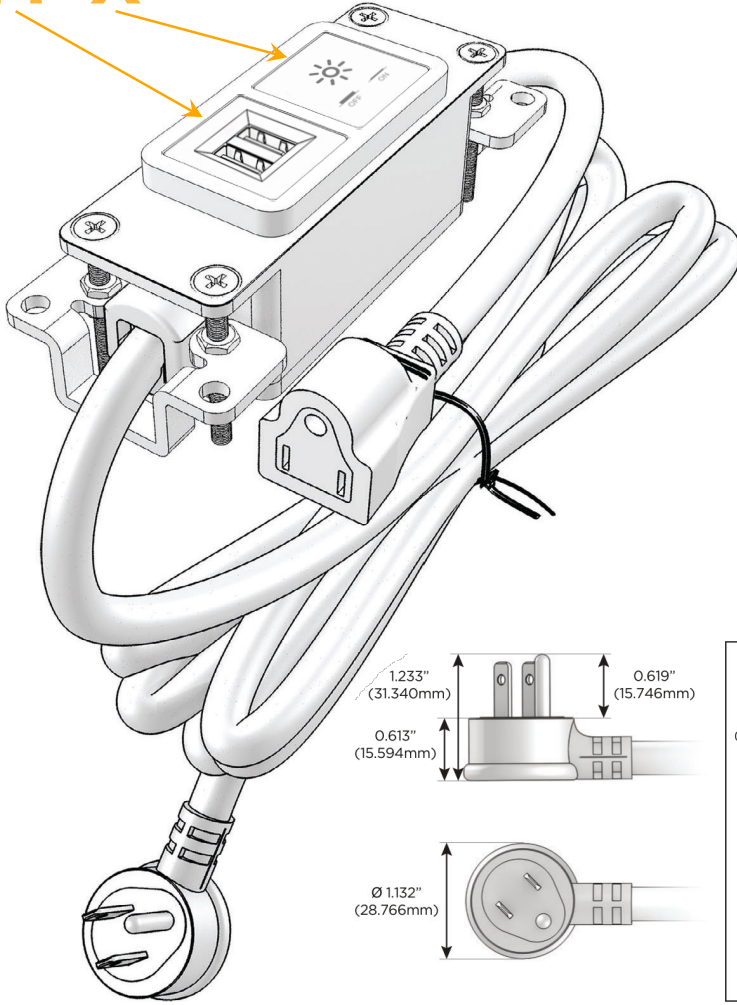

M-POWER-2T

AC POWER & DATA CONNECTIVITY SOLUTION

M-POWER-2TW-MX-WB

Specs:

Modules/Ports:

- **M** Double USB-A (Fast Charging Ports - 18W)
- **X** Switched AC

Distributed by

Mormax Company, Inc.

8 Westchester Plaza

Elmsford, NY 10523

914-699-0101

sales@mormax.com

mormax.com

M X