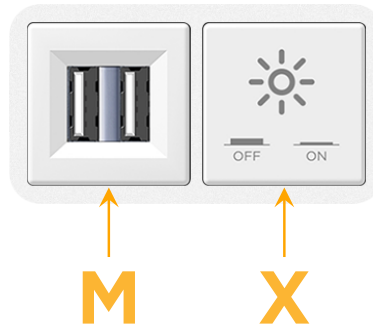

M-POWER-2T

AC POWER & DATA CONNECTIVITY SOLUTION

M-POWER-2TW-MX-WB

Distributed by

Mormax Company, Inc.

8 Westchester Plaza

Elmsford, NY 10523

914-699-0101

sales@mormax.com

mormax.com

Metro Light & Power's line of power & data solutions offers sophisticated design elements combined with greater ease of installation. Streamlined and low-profile, enhanced by side-exiting cords, our outlets advance the industry with their cutting edge look and feel. We believe flexibility is key, and we provide a variety of mounting options, including the ability to mount in limited spaces. Our outlets are available in many finishes and configurations, in addition to a custom color and finish capability for our clients.

Bezel Finish: **WHITE (STEEL)**

Custom Finishes Available M-POWER-2TW-MX-WB

Features:

Module/Port Options:

- **A** Tamper Resistant AC Receptacle
- **E** USB-A & USB-C (20W)
- **M** Double USB-A (Fast Charging Ports - 18W)
- **H** HDMI
- **6** CAT 6
- **12** RJ 12
- **X** Switched AC
- **Y** 3-Way Switch (Low Voltage)
- **V** USB-C (45W High Speed Charging Port)
- **S** USB-C (25W High Speed Charging Port)
- **R** Switched AC (Rocker Switch)
- **D** Dimmer Switch

Plug:

Supplied with Low Profile Flat 45° Angle 120 VAC Plug

Optional Standard Straight 120 VAC Plug

Optional Straight 120 VAC Pass-through Plug

- CLEAN, COMPACT DESIGN
- STREAMLINED
- LOW PROFILE
- SIDE-EXITING CORDS
- PLUG & PLAY
- 6' AC CORD & PLUG (FLAT PLUG STANDARD)
- CUSTOMIZABLE CONFIGURATIONS AND FINISHES
- UL LISTED FOR MOUNTING IN FURNITURE
- 15A