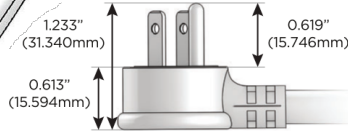

Mormax Company, Inc.

8 Westchester Plaza

Elmsford, NY 10523

914-699-0101

sales@mormax.com

mormax.com

M X