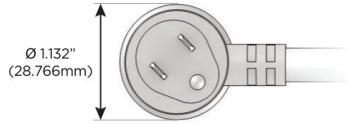

Mormax Company, Inc.

8 Westchester Plaza

Elmsford, NY 10523

914-699-0101

sales@mormax.com

mormax.com

M X