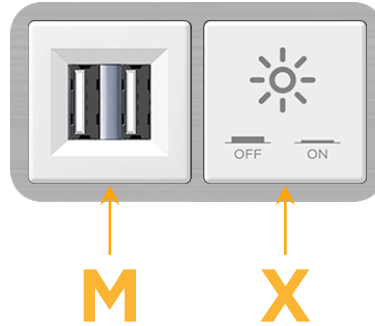

M-POWER-2T

AC POWER & DATA CONNECTIVITY SOLUTION

M-POWER-2TW-MX-SS4AB

Distributed by

Mormax Company, Inc.

8 Westchester Plaza

Elmsford, NY 10523

914-699-0101

sales@mormax.com

mormax.com

Metro Light & Power's line of power & data solutions offers sophisticated design elements combined with greater ease of installation. Streamlined and low-profile, enhanced by side-exiting cords, our outlets advance the industry with their cutting edge look and feel. We believe flexibility is key, and we provide a variety of mounting options, including the ability to mount in limited spaces. Our outlets are available in many finishes and configurations, in addition to a custom color and finish capability for our clients.

Bezel Finish: **BRUSHED STAINLESS (ABS)**

Custom Finishes Available M-POWER-2TW-MX-SS4AB

Features:

Module/Port Options:

- **A** Tamper Resistant AC Receptacle
- **E** USB-A & USB-C (20W)
- **M** Double USB-A (Fast Charging Ports - 18W)
- **H** HDMI
- **6** CAT 6
- **12** RJ 12
- **X** Switched AC
- **Y** 3-Way Switch (Low Voltage)
- **V** USB-C (45W High Speed Charging Port)
- **S** USB-C (25W High Speed Charging Port)
- **R** Switched AC (Rocker Switch)
- **D** Dimmer Switch

Plug:

Supplied with Low Profile Flat 45° Angle 120 VAC Plug

Optional Standard Straight 120 VAC Plug

Optional Straight 120 VAC Pass-through Plug

- CLEAN, COMPACT DESIGN
- STREAMLINED
- LOW PROFILE
- SIDE-EXITING CORDS
- PLUG & PLAY
- 6' AC CORD & PLUG (FLAT PLUG STANDARD)
- CUSTOMIZABLE CONFIGURATIONS AND FINISHES
- UL LISTED FOR MOUNTING IN FURNITURE
- 15A