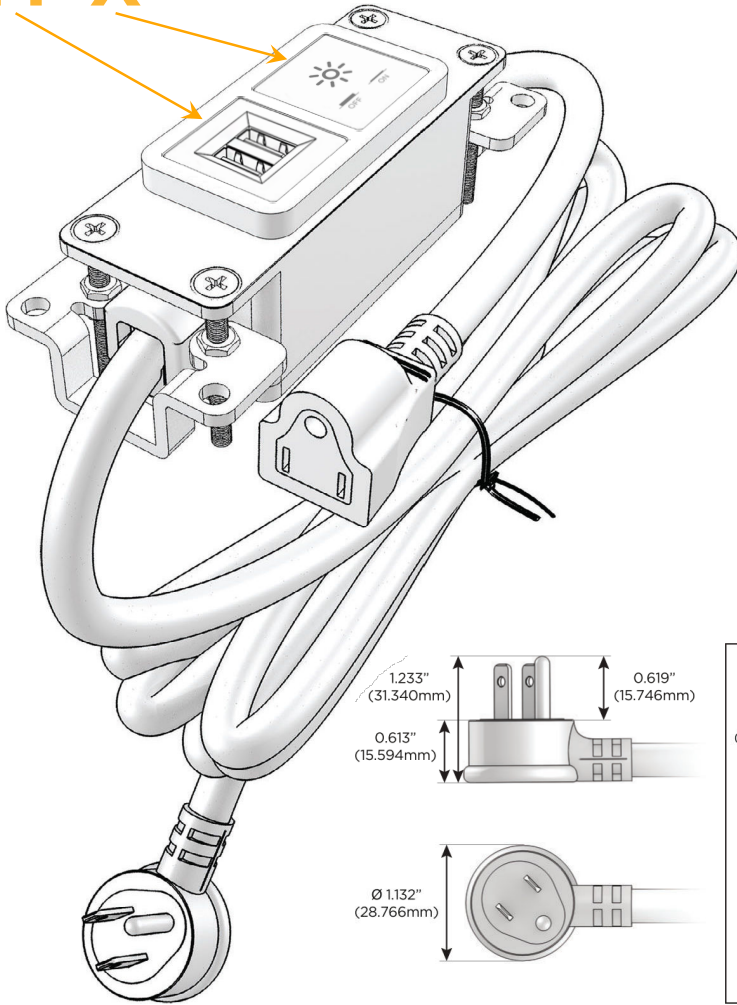

M-POWER-2T

AC POWER & DATA CONNECTIVITY SOLUTION

M-POWER-2TW-MX-SS4AB

Specs:

Modules/Ports:

- **M** Double USB-A (Fast Charging Ports - 18W)
- **X** Switched AC

Distributed by

Mormax Company, Inc.

8 Westchester Plaza

Elmsford, NY 10523

914-699-0101

sales@mormax.com

mormax.com

M X