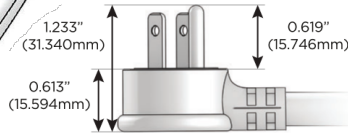

Mormax Company, Inc.

8 Westchester Plaza

Elmsford, NY 10523

914-699-0101

sales@mormax.com

mormax.com

M X