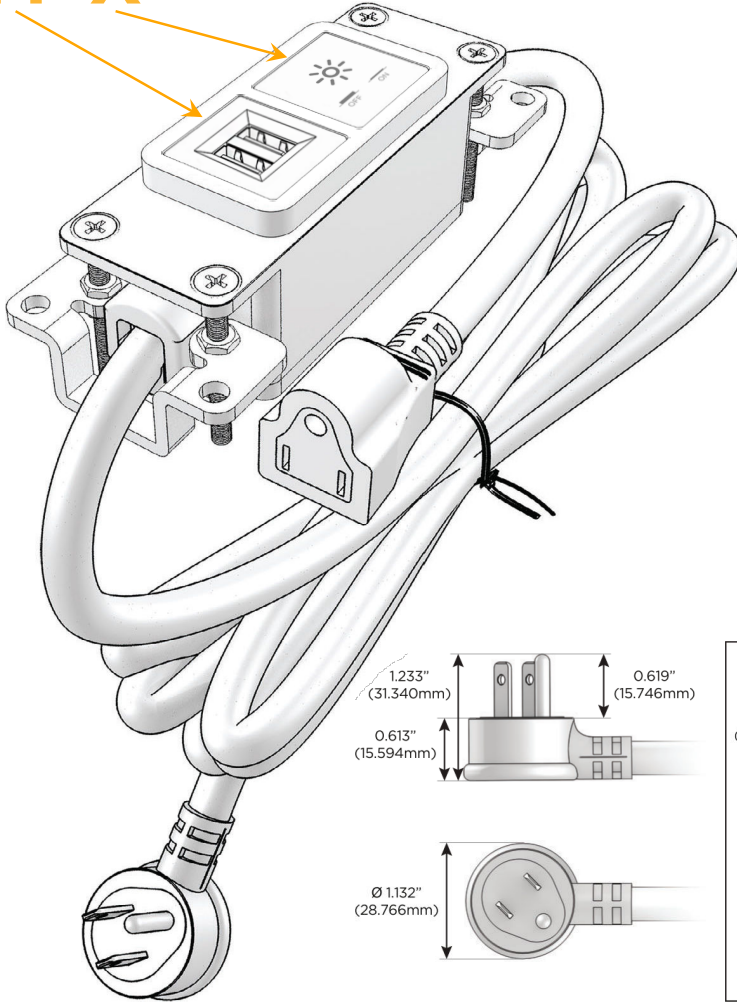

M-POWER-2T

AC POWER & DATA CONNECTIVITY SOLUTION

M-POWER-2TW-MX-SAB

Specs:

Modules/Ports:

- **M** Double USB-A (Fast Charging Ports - 18W)
- **X** Switched AC

Distributed by

Mormax Company, Inc.

8 Westchester Plaza

Elmsford, NY 10523

914-699-0101

sales@mormax.com

mormax.com

M X