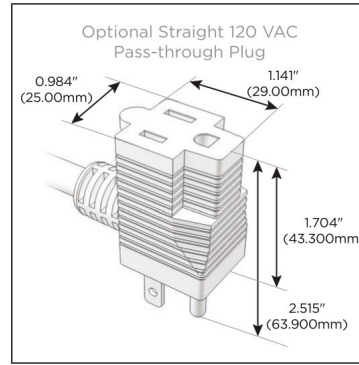

M-POWER-2T

AC POWER & DATA CONNECTIVITY SOLUTION

M-POWER-2TW-MX-SAB

Specs:

Modules/Ports:

- **M** Double USB-A (Fast Charging Ports - 18W)
- **X** Switched AC

Distributed by

Mormax Company, Inc.

8 Westchester Plaza

Elmsford, NY 10523

914-699-0101

sales@mormax.com

mormax.com

M X