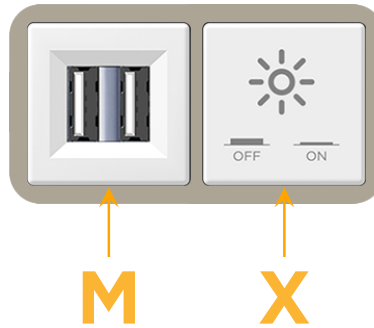

Bezel Finish: **SATIN NICKEL (ABS)**

Custom Finishes Available M-POWER-2TW-MX-SAB

Features:

Module/Port Options:

- A** Tamper Resistant AC Receptacle
- E** USB-A & USB-C (20W)
- M** Double USB-A (Fast Charging Ports - 18W)
- H** HDMI
- 6** CAT 6
- 12** RJ 12
- X** Switched AC
- Y** 3-Way Switch (Low Voltage)
- V** USB-C (45W High Speed Charging Port)
- S** USB-C (25W High Speed Charging Port)
- R** Switched AC (Rocker Switch)
- D** Dimmer Switch

Plug:

Supplied with Low Profile Flat 45° Angle 120 VAC Plug

Optional Standard Straight 120 VAC Plug

Optional Straight 120 VAC Pass-through Plug

- CLEAN, COMPACT DESIGN
- STREAMLINED
- LOW PROFILE
- SIDE-EXITING CORDS
- PLUG & PLAY
- 6' AC CORD & PLUG (FLAT PLUG STANDARD)
- CUSTOMIZABLE CONFIGURATIONS AND FINISHES
- UL LISTED FOR MOUNTING IN FURNITURE
- 15A