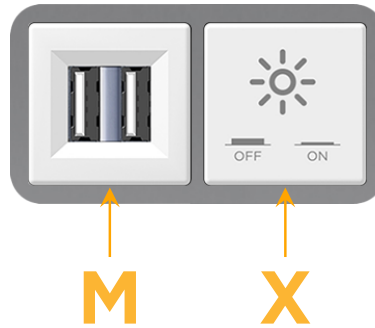

M-POWER-2T

AC POWER & DATA CONNECTIVITY SOLUTION

M-POWER-2TW-MX-MAB

Distributed by

Mormax Company, Inc.

8 Westchester Plaza

Elmsford, NY 10523

914-699-0101

sales@mormax.com

mormax.com

Metro Light & Power's line of power & data solutions offers sophisticated design elements combined with greater ease of installation. Streamlined and low-profile, enhanced by side-exiting cords, our outlets advance the industry with their cutting edge look and feel. We believe flexibility is key, and we provide a variety of mounting options, including the ability to mount in limited spaces. Our outlets are available in many finishes and configurations, in addition to a custom color and finish capability for our clients.

Bezel Finish: **MAGNESIUM (ABS)**

Custom Finishes Available M-POWER-2TW-MX-MAB

Features:

Module/Port Options:

- **A** Tamper Resistant AC Receptacle
- **E** USB-A & USB-C (20W)
- **M** Double USB-A (Fast Charging Ports - 18W)
- **H** HDMI
- **6** CAT 6
- **12** RJ 12
- **X** Switched AC
- **Y** 3-Way Switch (Low Voltage)
- **V** USB-C (45W High Speed Charging Port)
- **S** USB-C (25W High Speed Charging Port)
- **R** Switched AC (Rocker Switch)
- **D** Dimmer Switch

Plug:

- Supplied with Low Profile Flat 45° Angle 120 VAC Plug
- Optional Standard Straight 120 VAC Plug
- Optional Straight 120 VAC Pass-through Plug

- CLEAN, COMPACT DESIGN
- STREAMLINED
- LOW PROFILE
- SIDE-EXITING CORDS
- PLUG & PLAY
- 6' AC CORD & PLUG (FLAT PLUG STANDARD)
- CUSTOMIZABLE CONFIGURATIONS AND FINISHES
- UL LISTED FOR MOUNTING IN FURNITURE
- 15A