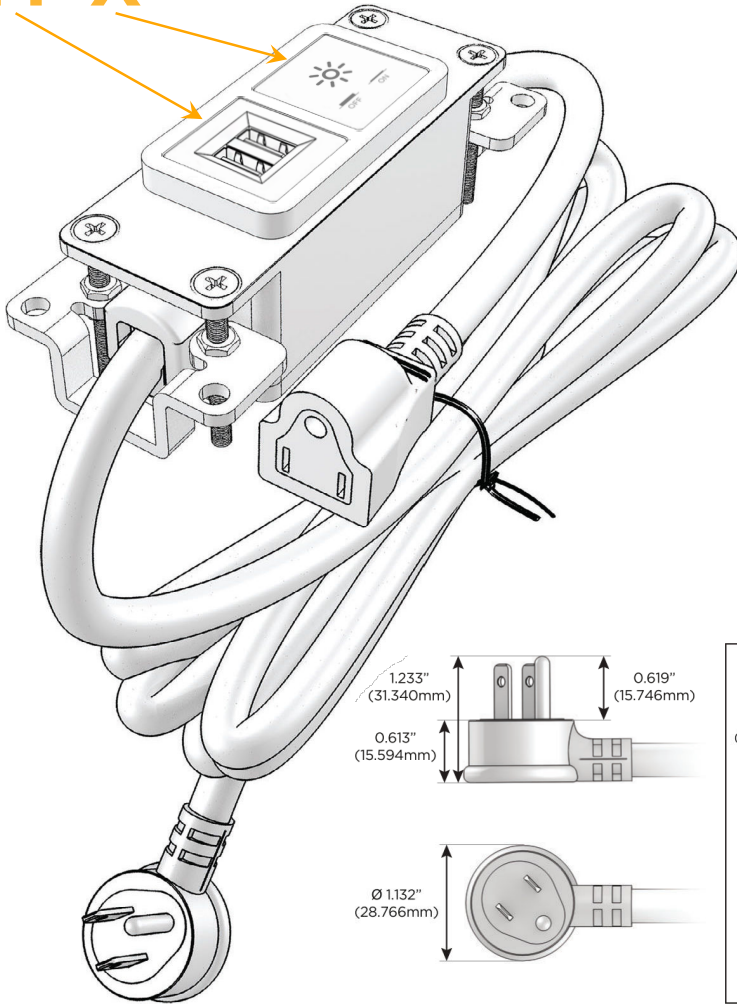

M-POWER-2T

AC POWER & DATA CONNECTIVITY SOLUTION

M-POWER-2TW-MX-MAB

Specs:

Modules/Ports:

- **M** Double USB-A (Fast Charging Ports - 18W)
- **X** Switched AC

Distributed by

Mormax Company, Inc.

8 Westchester Plaza

Elmsford, NY 10523

914-699-0101

sales@mormax.com

mormax.com

M X