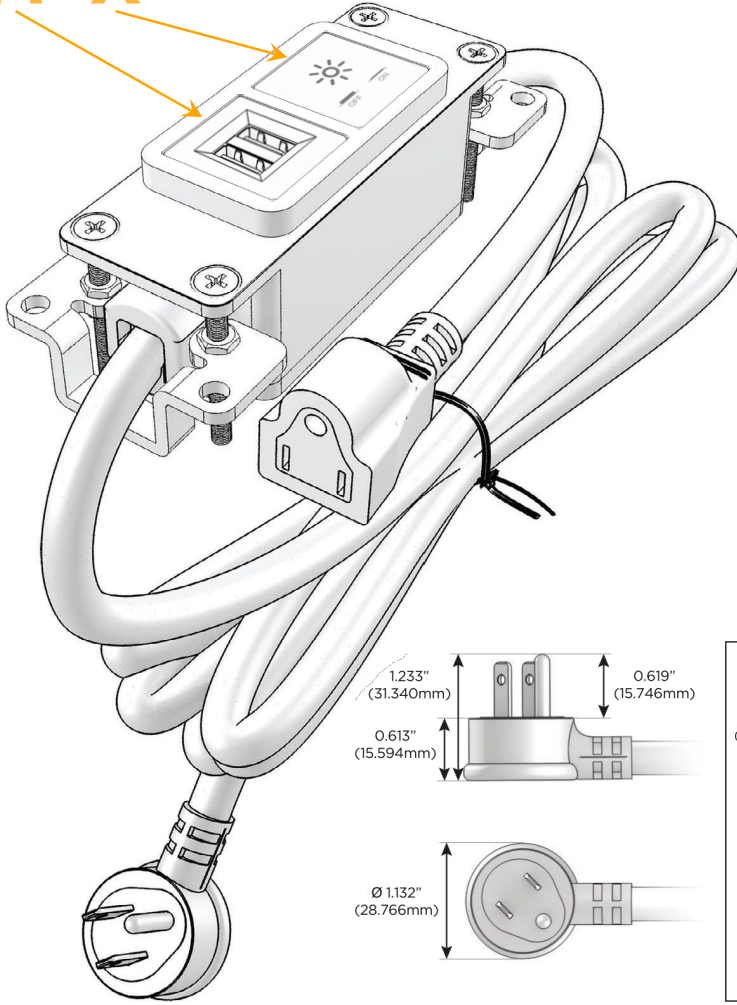

M-POWER-2T

AC POWER & DATA CONNECTIVITY SOLUTION

M-POWER-2TW-MX-CUAB

Specs:

Modules/Ports:

- **M** Double USB-A (Fast Charging Ports - 18W)
- **X** Switched AC

Distributed by

Mormax Company, Inc.

8 Westchester Plaza

Elmsford, NY 10523

914-699-0101

sales@mormax.com

mormax.com

M X