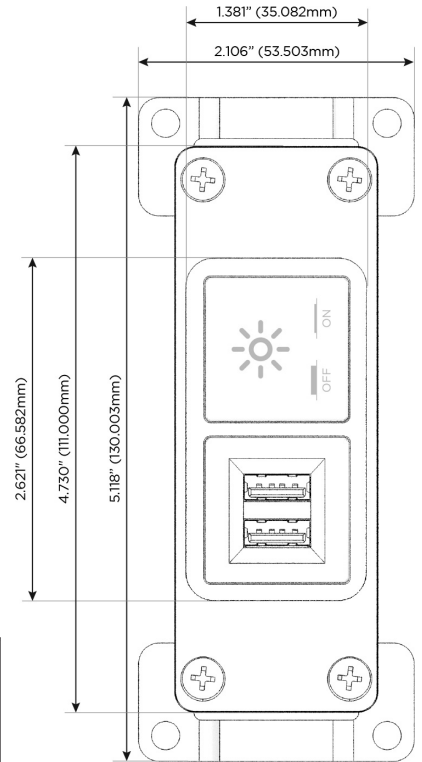

M-POWER-2T

AC POWER & DATA CONNECTIVITY SOLUTION

M-POWER-2TW-MX-CUAB

Specs:

Modules/Ports:

- **M** Double USB-A (Fast Charging Ports - 18W)
- **X** Switched AC

Distributed by

Mormax Company, Inc.

8 Westchester Plaza

Elmsford, NY 10523

914-699-0101

sales@mormax.com

mormax.com

M X

TOP

SIDE