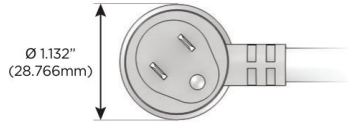

Plug:

Supplied with Low Profile Flat 45° Angle 120 VAC Plug

Optional Standard Straight 120 VAC Plug

Optional Straight 120 VAC Pass-through Plug

- CLEAN, COMPACT DESIGN
- STREAMLINED
- LOW PROFILE
- SIDE-EXITING CORDS
- PLUG & PLAY
- 6' AC CORD & PLUG (FLAT PLUG STANDARD)
- CUSTOMIZABLE CONFIGURATIONS AND FINISHES
- UL LISTED FOR MOUNTING IN FURNITURE
- 15A

M-POWER-2T

AC POWER & DATA CONNECTIVITY SOLUTION

M-POWER-2TW-MX-CUAB

Specs:

Modules/Ports:

- M** Double USB-A (Fast Charging Ports - 18W)
- X** Switched AC

Distributed by

Mormax Company, Inc.

8 Westchester Plaza

Elmsford, NY 10523

914-699-0101

sales@mormax.com

mormax.com

M X

TOP

SIDE