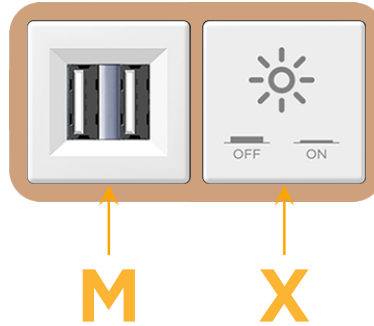

Bezel Finish: **COPPER (ABS)**

Custom Finishes Available M-POWER-2TW-MX-CUAB

Features:

Module/Port Options:

- A** Tamper Resistant AC Receptacle
- E** USB-A & USB-C (20W)
- M** Double USB-A (Fast Charging Ports - 18W)
- H** HDMI
- 6** CAT 6
- 12** RJ 12
- X** Switched AC
- Y** 3-Way Switch (Low Voltage)
- V** USB-C (45W High Speed Charging Port)
- S** USB-C (25W High Speed Charging Port)
- R** Switched AC (Rocker Switch)
- D** Dimmer Switch

Plug:

Supplied with Low Profile Flat 45° Angle 120 VAC Plug

Optional Standard Straight 120 VAC Plug

Optional Straight 120 VAC Pass-through Plug

- CLEAN, COMPACT DESIGN
- STREAMLINED
- LOW PROFILE
- SIDE-EXITING CORDS
- PLUG & PLAY
- 6' AC CORD & PLUG (FLAT PLUG STANDARD)
- CUSTOMIZABLE CONFIGURATIONS AND FINISHES
- UL LISTED FOR MOUNTING IN FURNITURE
- 15A