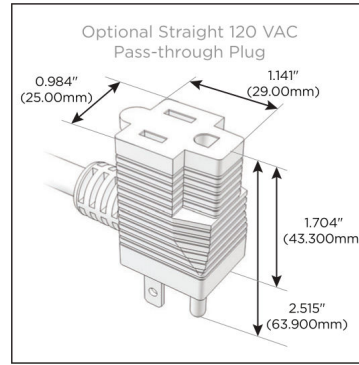

M-POWER-2T

AC POWER & DATA CONNECTIVITY SOLUTION

M-POWER-2TW-MX-CUAB

Specs:

Modules/Ports:

- **M** Double USB-A (Fast Charging Ports - 18W)
- **X** Switched AC

Distributed by

Mormax Company, Inc.

8 Westchester Plaza

Elmsford, NY 10523

914-699-0101

sales@mormax.com

mormax.com

M X