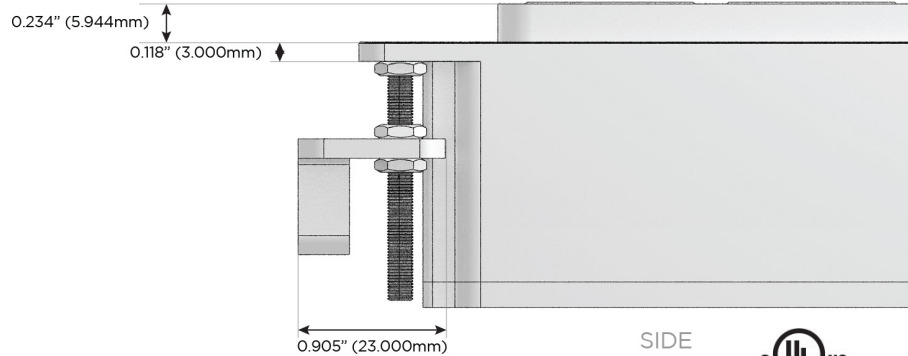

M-POWER-2T

AC POWER & DATA CONNECTIVITY SOLUTION

M-POWER-2TW-MX-CUAB

Specs:

Modules/Ports:

- **M** Double USB-A (Fast Charging Ports - 18W)
- **X** Switched AC

Distributed by

Mormax Company, Inc.

8 Westchester Plaza

Elmsford, NY 10523

914-699-0101

sales@mormax.com

mormax.com

M X

TOP

SIDE