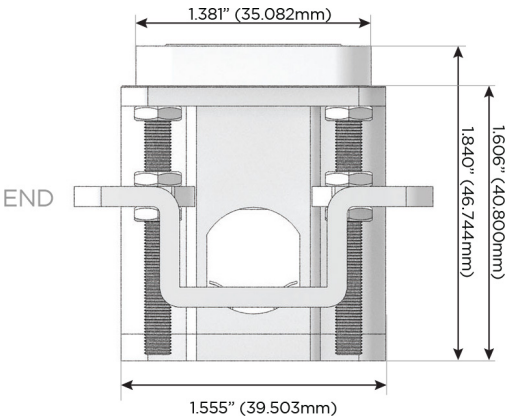

Plug:

Supplied with Low Profile Flat 45° Angle 120 VAC Plug

Optional Standard Straight 120 VAC Plug

Optional Straight 120 VAC Pass-through Plug

- CLEAN, COMPACT DESIGN
- STREAMLINED
- LOW PROFILE
- SIDE-EXITING CORDS
- PLUG & PLAY
- 6' AC CORD & PLUG (FLAT PLUG STANDARD)
- CUSTOMIZABLE CONFIGURATIONS AND FINISHES
- UL LISTED FOR MOUNTING IN FURNITURE
- 15A

M-POWER-2T

AC POWER & DATA CONNECTIVITY SOLUTION

M-POWER-2TW-MX-CUAB

Specs:

Modules/Ports:

- M** Double USB-A (Fast Charging Ports - 18W)
- X** Switched AC

Distributed by

Mormax Company, Inc.

8 Westchester Plaza

Elmsford, NY 10523

914-699-0101

sales@mormax.com

mormax.com

M X

TOP

SIDE