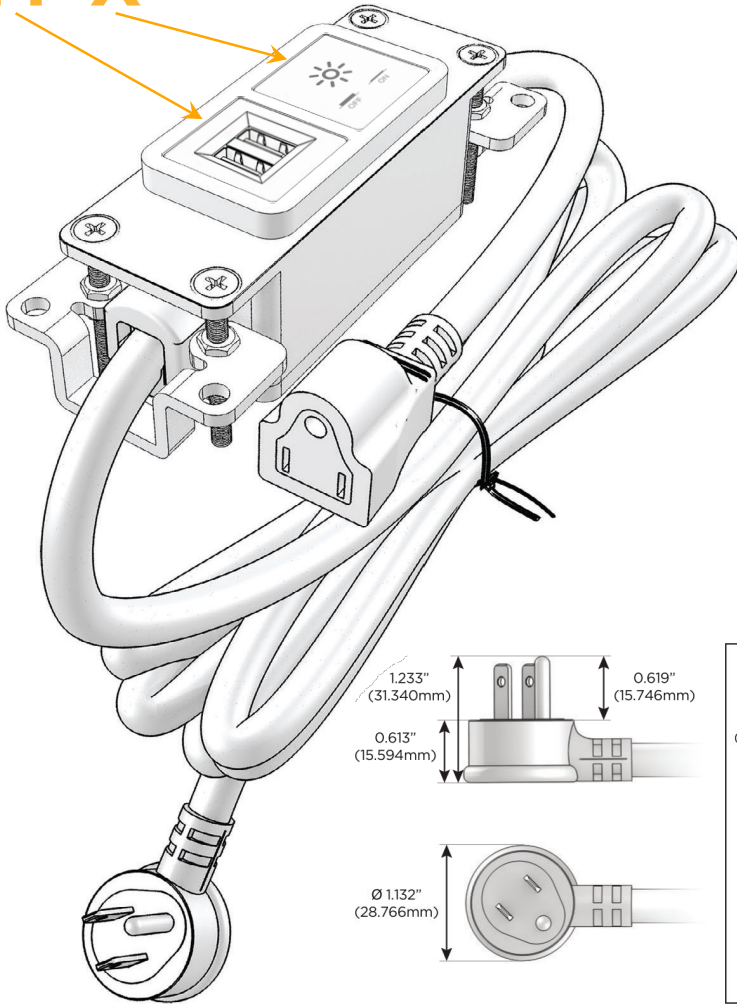

M-POWER-2T

AC POWER & DATA CONNECTIVITY SOLUTION

M-POWER-2TW-MX-CRAB

Specs:

Modules/Ports:

- **M** Double USB-A (Fast Charging Ports - 18W)
- **X** Switched AC

Distributed by

Mormax Company, Inc.

8 Westchester Plaza

Elmsford, NY 10523

914-699-0101

sales@mormax.com

mormax.com

M X