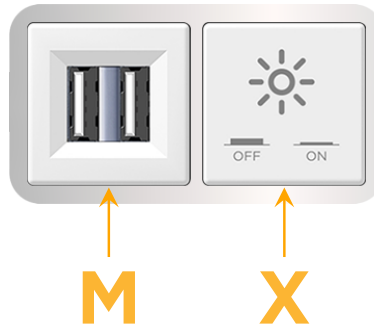

Bezel Finish: **CHROME (ABS)**
Custom Finishes Available M-POWER-2TW-MX-CRAB

Features:

Module/Port Options:

- A** Tamper Resistant AC Receptacle
- E** USB-A & USB-C (20W)
- M** Double USB-A (Fast Charging Ports - 18W)
- H** HDMI
- 6** CAT 6
- 12** RJ 12
- X** Switched AC
- Y** 3-Way Switch (Low Voltage)
- V** USB-C (45W High Speed Charging Port)
- S** USB-C (25W High Speed Charging Port)
- R** Switched AC (Rocker Switch)
- D** Dimmer Switch

Plug:

- Supplied with Low Profile Flat 45° Angle 120 VAC Plug
- Optional Standard Straight 120 VAC Plug
- Optional Straight 120 VAC Pass-through Plug

- CLEAN, COMPACT DESIGN
- STREAMLINED
- LOW PROFILE
- SIDE-EXITING CORDS
- PLUG & PLAY
- 6' AC CORD & PLUG (FLAT PLUG STANDARD)
- CUSTOMIZABLE CONFIGURATIONS AND FINISHES
- UL LISTED FOR MOUNTING IN FURNITURE
- 15A