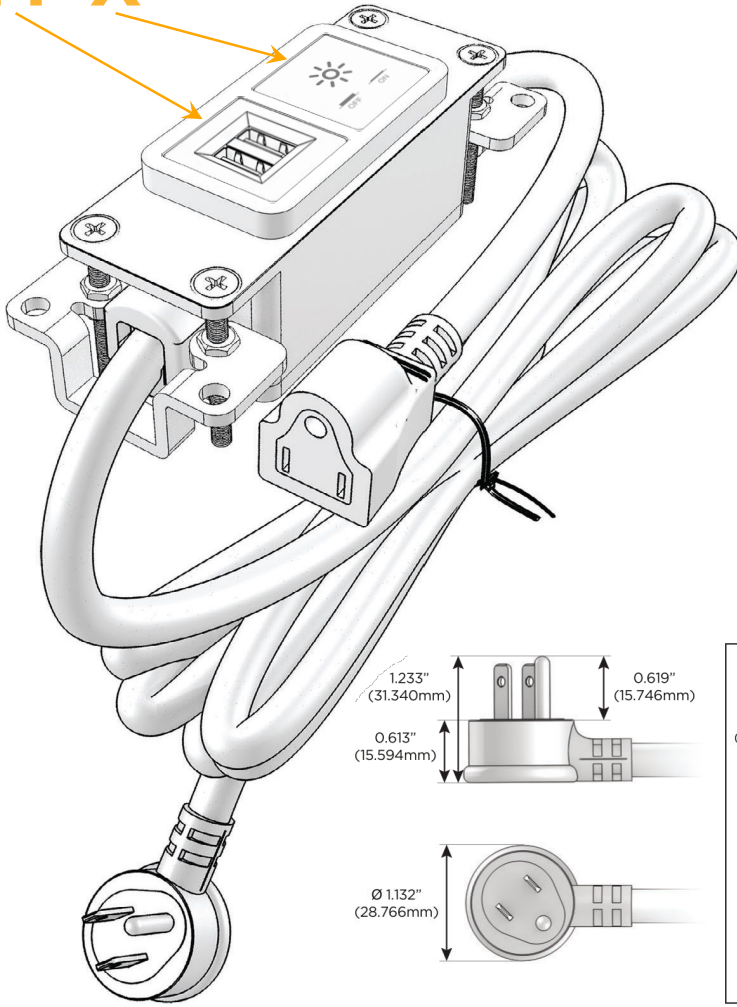

M-POWER-2T

AC POWER & DATA CONNECTIVITY SOLUTION

M-POWER-2TW-MX-CHAB

Specs:

Modules/Ports:

- **M** Double USB-A (Fast Charging Ports - 18W)
- **X** Switched AC

Distributed by

Mormax Company, Inc.

8 Westchester Plaza

Elmsford, NY 10523

914-699-0101

sales@mormax.com

mormax.com

M X