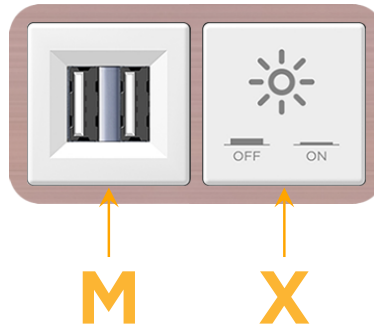

Bezel Finish: **CHAMPAGNE (ABS)**

Custom Finishes Available M-POWER-2TW-MX-CHAB

Features:

Module/Port Options:

- A** Tamper Resistant AC Receptacle
- E** USB-A & USB-C (20W)
- M** Double USB-A (Fast Charging Ports - 18W)
- H** HDMI
- 6** CAT 6
- 12** RJ 12
- X** Switched AC
- Y** 3-Way Switch (Low Voltage)
- V** USB-C (45W High Speed Charging Port)
- S** USB-C (25W High Speed Charging Port)
- R** Switched AC (Rocker Switch)
- D** Dimmer Switch

Plug:

Supplied with Low Profile Flat 45° Angle 120 VAC Plug

Optional Standard Straight 120 VAC Plug

Optional Straight 120 VAC Pass-through Plug

- CLEAN, COMPACT DESIGN
- STREAMLINED
- LOW PROFILE
- SIDE-EXITING CORDS
- PLUG & PLAY
- 6' AC CORD & PLUG (FLAT PLUG STANDARD)
- CUSTOMIZABLE CONFIGURATIONS AND FINISHES
- UL LISTED FOR MOUNTING IN FURNITURE
- 15A