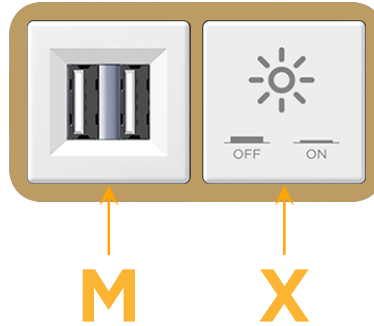

M-POWER-2T

AC POWER & DATA CONNECTIVITY SOLUTION

M-POWER-2TW-MX-BZAB

Distributed by

Mormax Company, Inc.

8 Westchester Plaza

Elmsford, NY 10523

914-699-0101

sales@mormax.com

mormax.com

Metro Light & Power's line of power & data solutions offers sophisticated design elements combined with greater ease of installation. Streamlined and low-profile, enhanced by side-exiting cords, our outlets advance the industry with their cutting edge look and feel. We believe flexibility is key, and we provide a variety of mounting options, including the ability to mount in limited spaces. Our outlets are available in many finishes and configurations, in addition to a custom color and finish capability for our clients.

Bezel Finish: **STANDARD BRONZE (ABS)**

Custom Finishes Available M-POWER-2TW-MX-BZAB

Features:

Module/Port Options:

- **A** Tamper Resistant AC Receptacle
- **E** USB-A & USB-C (20W)
- **M** Double USB-A (Fast Charging Ports - 18W)
- **H** HDMI
- **6** CAT 6
- **12** RJ 12
- **X** Switched AC
- **Y** 3-Way Switch (Low Voltage)
- **V** USB-C (45W High Speed Charging Port)
- **S** USB-C (25W High Speed Charging Port)
- **R** Switched AC (Rocker Switch)
- **D** Dimmer Switch

Plug:

Supplied with Low Profile Flat 45° Angle 120 VAC Plug

Optional Standard Straight 120 VAC Plug

Optional Straight 120 VAC Pass-through Plug

- CLEAN, COMPACT DESIGN
- STREAMLINED
- LOW PROFILE
- SIDE-EXITING CORDS
- PLUG & PLAY
- 6' AC CORD & PLUG (FLAT PLUG STANDARD)
- CUSTOMIZABLE CONFIGURATIONS AND FINISHES
- UL LISTED FOR MOUNTING IN FURNITURE
- 15A