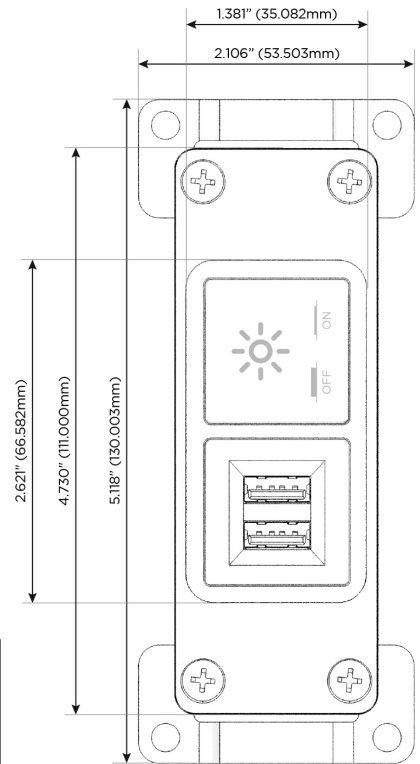

M-POWER-2T

AC POWER & DATA CONNECTIVITY SOLUTION

M-POWER-2TW-MX-BZAB

Specs:

Modules/Ports:

- **M** Double USB-A (Fast Charging Ports - 18W)
- **X** Switched AC

Distributed by

Mormax Company, Inc.

8 Westchester Plaza

Elmsford, NY 10523

914-699-0101

sales@mormax.com

mormax.com

M X

TOP

SIDE