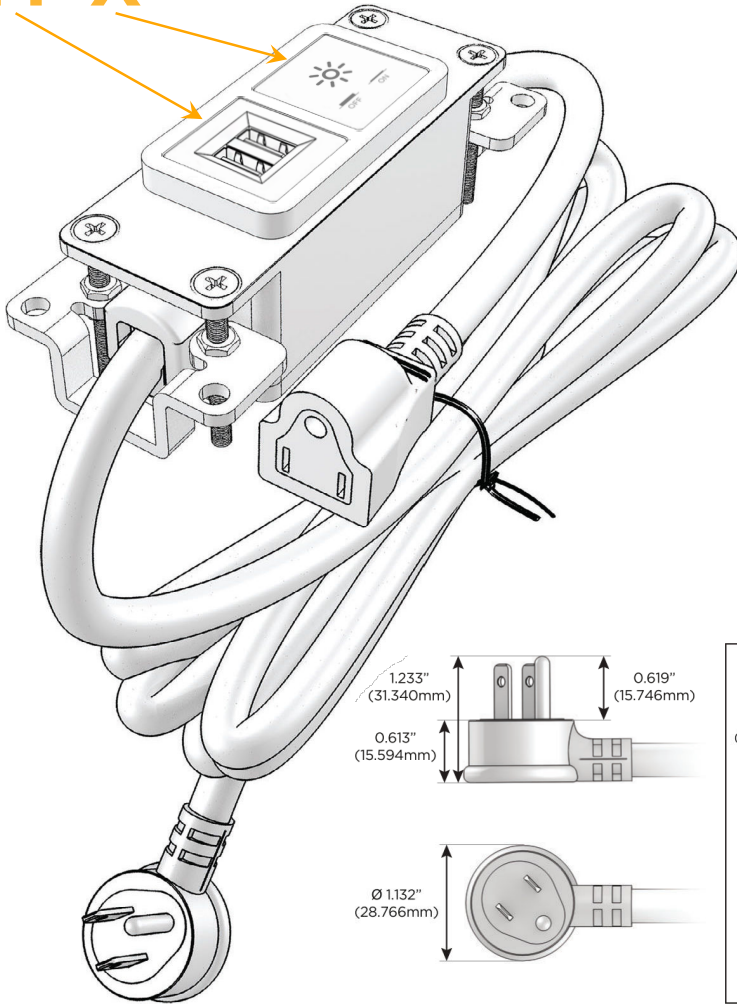

M-POWER-2T

AC POWER & DATA CONNECTIVITY SOLUTION

M-POWER-2TW-MX-BZAB

Specs:

Modules/Ports:

- **M** Double USB-A (Fast Charging Ports - 18W)
- **X** Switched AC

Distributed by

Mormax Company, Inc.

8 Westchester Plaza

Elmsford, NY 10523

914-699-0101

sales@mormax.com

mormax.com

M X