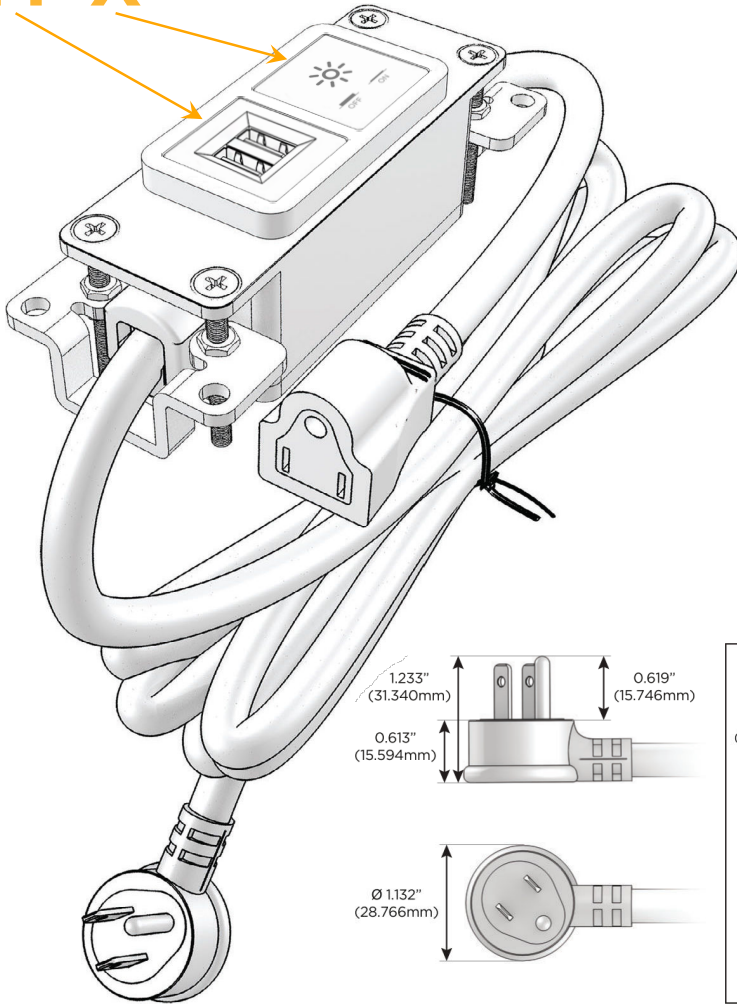

M-POWER-2T

AC POWER & DATA CONNECTIVITY SOLUTION

M-POWER-2TW-MX-BZ5AB

Specs:

Modules/Ports:

- **M** Double USB-A (Fast Charging Ports - 18W)
- **X** Switched AC

Distributed by

Mormax Company, Inc.

8 Westchester Plaza

Elmsford, NY 10523

914-699-0101

sales@mormax.com

mormax.com

M X