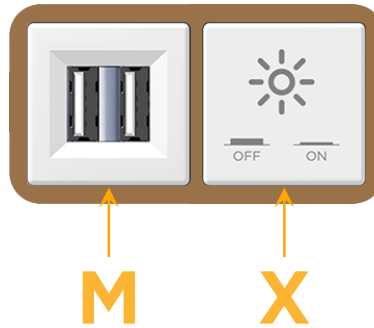

M-POWER-2T

AC POWER & DATA CONNECTIVITY SOLUTION

M-POWER-2TW-MX-BZ5AB

Distributed by

Mormax Company, Inc.

8 Westchester Plaza

Elmsford, NY 10523

914-699-0101

sales@mormax.com

mormax.com

Metro Light & Power's line of power & data solutions offers sophisticated design elements combined with greater ease of installation. Streamlined and low-profile, enhanced by side-exiting cords, our outlets advance the industry with their cutting edge look and feel. We believe flexibility is key, and we provide a variety of mounting options, including the ability to mount in limited spaces. Our outlets are available in many finishes and configurations, in addition to a custom color and finish capability for our clients.

Bezel Finish: **ARCHITECTURAL BRONZE (ABS)**

Custom Finishes Available M-POWER-2TW-MX-BZ5AB

Features:

Module/Port Options:

- **A** Tamper Resistant AC Receptacle
- **E** USB-A & USB-C (20W)
- **M** Double USB-A (Fast Charging Ports - 18W)
- **H** HDMI
- **6** CAT 6
- **12** RJ 12
- **X** Switched AC
- **Y** 3-Way Switch (Low Voltage)
- **V** USB-C (45W High Speed Charging Port)
- **S** USB-C (25W High Speed Charging Port)
- **R** Switched AC (Rocker Switch)
- **D** Dimmer Switch

Plug:

Supplied with Low Profile Flat 45° Angle 120 VAC Plug

Optional Standard Straight 120 VAC Plug

Optional Straight 120 VAC Pass-through Plug

- CLEAN, COMPACT DESIGN
- STREAMLINED
- LOW PROFILE
- SIDE-EXITING CORDS
- PLUG & PLAY
- 6' AC CORD & PLUG (FLAT PLUG STANDARD)
- CUSTOMIZABLE CONFIGURATIONS AND FINISHES
- UL LISTED FOR MOUNTING IN FURNITURE
- 15A