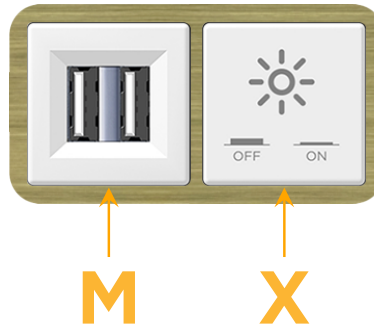

Bezel Finish: **BRASS ANTIQUED (ABS)**

Custom Finishes Available M-POWER-2TW-MX-BRAAB

Features:

Module/Port Options:

- A** Tamper Resistant AC Receptacle
- E** USB-A & USB-C (20W)
- M** Double USB-A (Fast Charging Ports - 18W)
- H** HDMI
- 6** CAT 6
- 12** RJ 12
- X** Switched AC
- Y** 3-Way Switch (Low Voltage)
- V** USB-C (45W High Speed Charging Port)
- S** USB-C (25W High Speed Charging Port)
- R** Switched AC (Rocker Switch)
- D** Dimmer Switch

Plug:

Supplied with Low Profile Flat 45° Angle 120 VAC Plug

Optional Standard Straight 120 VAC Plug

Optional Straight 120 VAC Pass-through Plug

- CLEAN, COMPACT DESIGN
- STREAMLINED
- LOW PROFILE
- SIDE-EXITING CORDS
- PLUG & PLAY
- 6' AC CORD & PLUG (FLAT PLUG STANDARD)
- CUSTOMIZABLE CONFIGURATIONS AND FINISHES
- UL LISTED FOR MOUNTING IN FURNITURE
- 15A