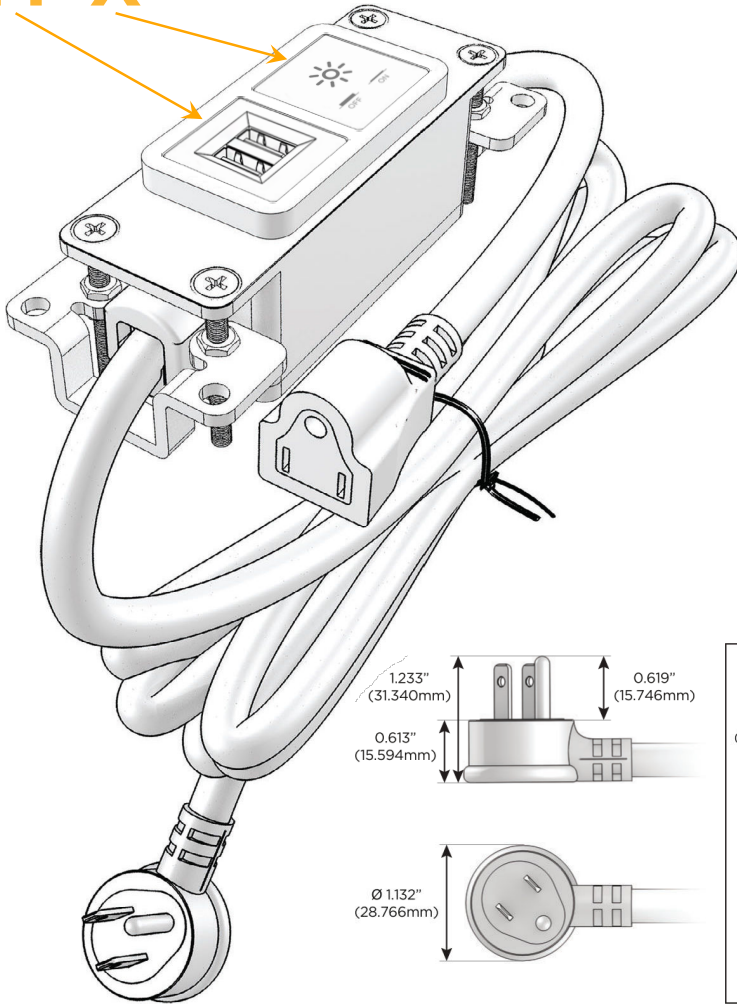

M-POWER-2T

AC POWER & DATA CONNECTIVITY SOLUTION

M-POWER-2TW-MX-BRAAB

Specs:

Modules/Ports:

- **M** Double USB-A (Fast Charging Ports - 18W)
- **X** Switched AC

Distributed by

Mormax Company, Inc.

8 Westchester Plaza

Elmsford, NY 10523

914-699-0101

sales@mormax.com

mormax.com

M X