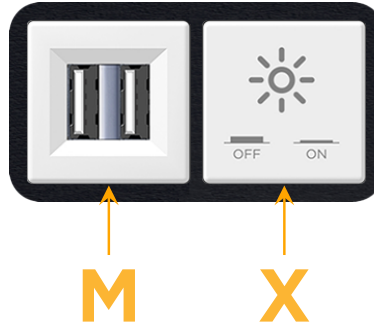

M-POWER-2T

AC POWER & DATA CONNECTIVITY SOLUTION

M-POWER-2TW-MX-B2AB

Distributed by

Mormax Company, Inc.

8 Westchester Plaza

Elmsford, NY 10523

914-699-0101

sales@mormax.com

mormax.com

Metro Light & Power's line of power & data solutions offers sophisticated design elements combined with greater ease of installation. Streamlined and low-profile, enhanced by side-exiting cords, our outlets advance the industry with their cutting edge look and feel. We believe flexibility is key, and we provide a variety of mounting options, including the ability to mount in limited spaces. Our outlets are available in many finishes and configurations, in addition to a custom color and finish capability for our clients.

Bezel Finish: **SATIN BLACK (ABS)**

Custom Finishes Available M-POWER-2TW-MX-B2AB

Features:

Module/Port Options:

- **A** Tamper Resistant AC Receptacle
- **E** USB-A & USB-C (20W)
- **M** Double USB-A (Fast Charging Ports - 18W)
- **H** HDMI
- **6** CAT 6
- **12** RJ 12
- **X** Switched AC
- **Y** 3-Way Switch (Low Voltage)
- **V** USB-C (45W High Speed Charging Port)
- **S** USB-C (25W High Speed Charging Port)
- **R** Switched AC (Rocker Switch)
- **D** Dimmer Switch

Plug:

Supplied with Low Profile Flat 45° Angle 120 VAC Plug

Optional Standard Straight 120 VAC Plug

Optional Straight 120 VAC Pass-through Plug

- CLEAN, COMPACT DESIGN
- STREAMLINED
- LOW PROFILE
- SIDE-EXITING CORDS
- PLUG & PLAY
- 6' AC CORD & PLUG (FLAT PLUG STANDARD)
- CUSTOMIZABLE CONFIGURATIONS AND FINISHES
- UL LISTED FOR MOUNTING IN FURNITURE
- 15A