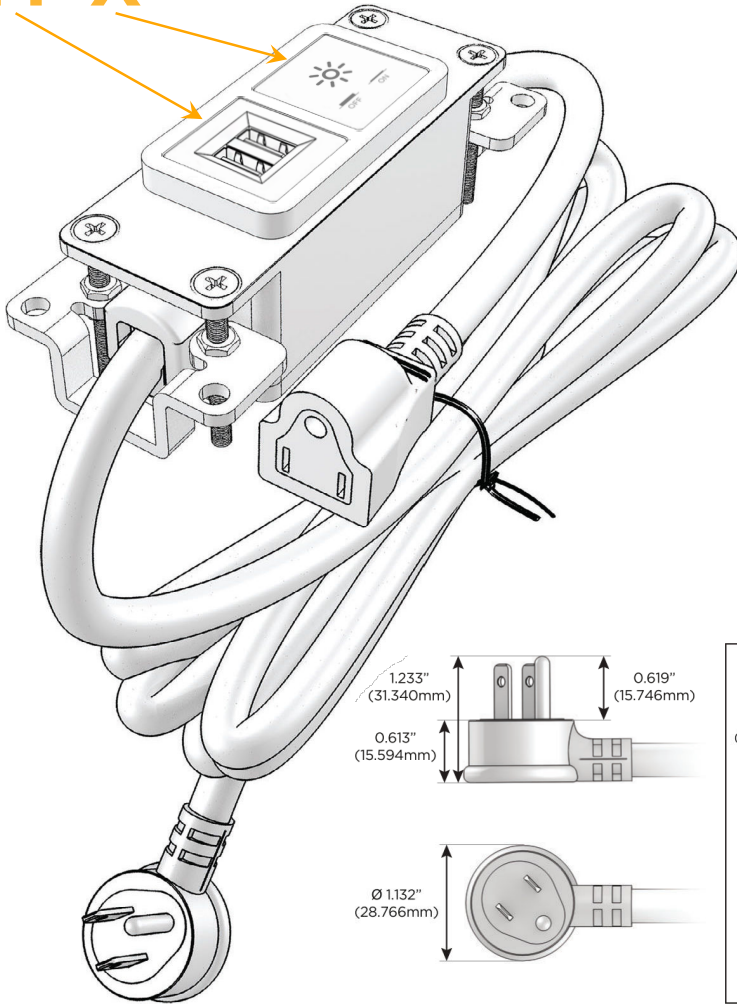

M-POWER-2T

AC POWER & DATA CONNECTIVITY SOLUTION

M-POWER-2TW-MX-B2AB

Specs:

Modules/Ports:

- **M** Double USB-A (Fast Charging Ports - 18W)
- **X** Switched AC

Distributed by

Mormax Company, Inc.

8 Westchester Plaza

Elmsford, NY 10523

914-699-0101

sales@mormax.com

mormax.com

M X