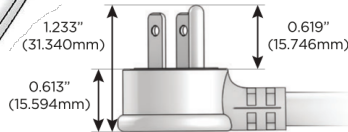

Mormax Company, Inc.

8 Westchester Plaza

Elmsford, NY 10523

914-699-0101

sales@mormax.com

mormax.com

M X