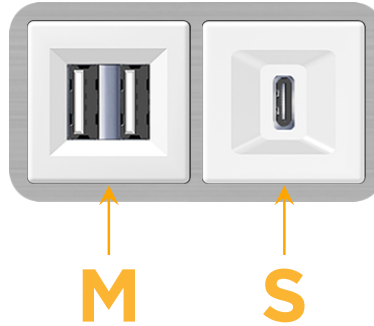

M-POWER-2T

AC POWER & DATA CONNECTIVITY SOLUTION

M-POWER-2TW-MS-SS4AB

Distributed by

Mormax Company, Inc.

8 Westchester Plaza

Elmsford, NY 10523

914-699-0101

sales@mormax.com

mormax.com

Metro Light & Power's line of power & data solutions offers sophisticated design elements combined with greater ease of installation. Streamlined and low-profile, enhanced by side-exiting cords, our outlets advance the industry with their cutting edge look and feel. We believe flexibility is key, and we provide a variety of mounting options, including the ability to mount in limited spaces. Our outlets are available in many finishes and configurations, in addition to a custom color and finish capability for our clients.

Bezel Finish: **BRUSHED STAINLESS (ABS)**

Custom Finishes Available M-POWER-2TW-MS-SS4AB

Features:

Module/Port Options:

- **A** Tamper Resistant AC Receptacle
- **E** USB-A & USB-C (20W)
- **M** Double USB-A (Fast Charging Ports - 18W)
- **H** HDMI
- **6** CAT 6
- **12** RJ 12
- **X** Switched AC
- **Y** 3-Way Switch (Low Voltage)
- **V** USB-C (45W High Speed Charging Port)
- **S** USB-C (25W High Speed Charging Port)
- **R** Switched AC (Rocker Switch)
- **D** Dimmer Switch

Plug:

Supplied with Low Profile Flat 45° Angle 120 VAC Plug

Optional Standard Straight 120 VAC Plug

Optional Straight 120 VAC Pass-through Plug

- CLEAN, COMPACT DESIGN
- STREAMLINED
- LOW PROFILE
- SIDE-EXITING CORDS
- PLUG & PLAY
- 6' AC CORD & PLUG (FLAT PLUG STANDARD)
- CUSTOMIZABLE CONFIGURATIONS AND FINISHES
- UL LISTED FOR MOUNTING IN FURNITURE
- 15A