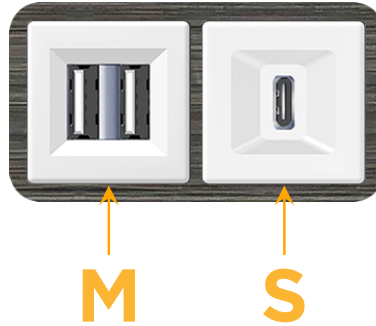

M-POWER-2T

AC POWER & DATA CONNECTIVITY SOLUTION

M-POWER-2TW-MS-S3AB

Distributed by

Mormax Company, Inc.

8 Westchester Plaza

Elmsford, NY 10523

914-699-0101

sales@mormax.com

mormax.com

Metro Light & Power's line of power & data solutions offers sophisticated design elements combined with greater ease of installation. Streamlined and low-profile, enhanced by side-exiting cords, our outlets advance the industry with their cutting edge look and feel. We believe flexibility is key, and we provide a variety of mounting options, including the ability to mount in limited spaces. Our outlets are available in many finishes and configurations, in addition to a custom color and finish capability for our clients.

Bezel Finish: **GUNMETAL (ABS)**

Custom Finishes Available M-POWER-2TW-MS-S3AB

Features:

Module/Port Options:

- **A** Tamper Resistant AC Receptacle
- **E** USB-A & USB-C (20W)
- **M** Double USB-A (Fast Charging Ports - 18W)
- **H** HDMI
- **6** CAT 6
- **12** RJ 12
- **X** Switched AC
- **Y** 3-Way Switch (Low Voltage)
- **V** USB-C (45W High Speed Charging Port)
- **S** USB-C (25W High Speed Charging Port)
- **R** Switched AC (Rocker Switch)
- **D** Dimmer Switch

Plug:

Supplied with Low Profile Flat 45° Angle 120 VAC Plug

Optional Standard Straight 120 VAC Plug

Optional Straight 120 VAC Pass-through Plug

- CLEAN, COMPACT DESIGN
- STREAMLINED
- LOW PROFILE
- SIDE-EXITING CORDS
- PLUG & PLAY
- 6' AC CORD & PLUG (FLAT PLUG STANDARD)
- CUSTOMIZABLE CONFIGURATIONS AND FINISHES
- UL LISTED FOR MOUNTING IN FURNITURE
- 15A