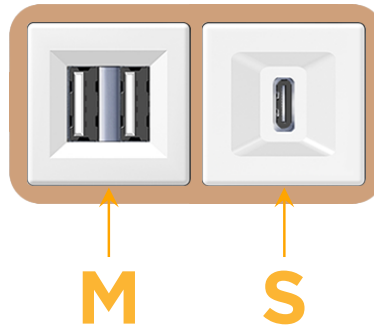

M-POWER-2T

AC POWER & DATA CONNECTIVITY SOLUTION

M-POWER-2TW-MS-CUAB

Distributed by

Mormax Company, Inc.

8 Westchester Plaza

Elmsford, NY 10523

914-699-0101

sales@mormax.com

mormax.com

Metro Light & Power's line of power & data solutions offers sophisticated design elements combined with greater ease of installation. Streamlined and low-profile, enhanced by side-exiting cords, our outlets advance the industry with their cutting edge look and feel. We believe flexibility is key, and we provide a variety of mounting options, including the ability to mount in limited spaces. Our outlets are available in many finishes and configurations, in addition to a custom color and finish capability for our clients.

Bezel Finish: **COPPER (ABS)**

Custom Finishes Available M-POWER-2TW-MS-CUAB

Features:

Module/Port Options:

- **A** Tamper Resistant AC Receptacle
- **E** USB-A & USB-C (20W)
- **M** Double USB-A (Fast Charging Ports - 18W)
- **H** HDMI
- **6** CAT 6
- **12** RJ 12
- **X** Switched AC
- **Y** 3-Way Switch (Low Voltage)
- **V** USB-C (45W High Speed Charging Port)
- **S** USB-C (25W High Speed Charging Port)
- **R** Switched AC (Rocker Switch)
- **D** Dimmer Switch

Plug:

Supplied with Low Profile Flat 45° Angle 120 VAC Plug

Optional Standard Straight 120 VAC Plug

Optional Straight 120 VAC Pass-through Plug

- CLEAN, COMPACT DESIGN
- STREAMLINED
- LOW PROFILE
- SIDE-EXITING CORDS
- PLUG & PLAY
- 6' AC CORD & PLUG (FLAT PLUG STANDARD)
- CUSTOMIZABLE CONFIGURATIONS AND FINISHES
- UL LISTED FOR MOUNTING IN FURNITURE
- 15A