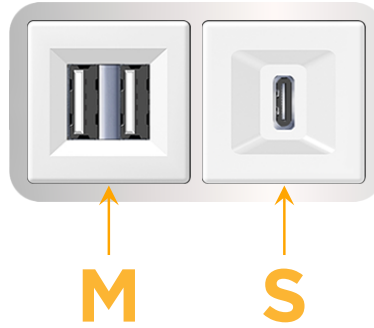

M-POWER-2T

AC POWER & DATA CONNECTIVITY SOLUTION

M-POWER-2TW-MS-CRAB

Distributed by

Mormax Company, Inc.

8 Westchester Plaza

Elmsford, NY 10523

914-699-0101

sales@mormax.com

mormax.com

Metro Light & Power's line of power & data solutions offers sophisticated design elements combined with greater ease of installation. Streamlined and low-profile, enhanced by side-exiting cords, our outlets advance the industry with their cutting edge look and feel. We believe flexibility is key, and we provide a variety of mounting options, including the ability to mount in limited spaces. Our outlets are available in many finishes and configurations, in addition to a custom color and finish capability for our clients.

Bezel Finish: **CHROME (ABS)**

Custom Finishes Available M-POWER-2TW-MS-CRAB

Features:

Module/Port Options:

- **A** Tamper Resistant AC Receptacle
- **E** USB-A & USB-C (20W)
- **M** Double USB-A (Fast Charging Ports - 18W)
- **H** HDMI
- **6** CAT 6
- **12** RJ 12
- **X** Switched AC
- **Y** 3-Way Switch (Low Voltage)
- **V** USB-C (45W High Speed Charging Port)
- **S** USB-C (25W High Speed Charging Port)
- **R** Switched AC (Rocker Switch)
- **D** Dimmer Switch

Plug:

Supplied with Low Profile Flat 45° Angle 120 VAC Plug

Optional Standard Straight 120 VAC Plug

Optional Straight 120 VAC Pass-through Plug

- CLEAN, COMPACT DESIGN
- STREAMLINED
- LOW PROFILE
- SIDE-EXITING CORDS
- PLUG & PLAY
- 6' AC CORD & PLUG (FLAT PLUG STANDARD)
- CUSTOMIZABLE CONFIGURATIONS AND FINISHES
- UL LISTED FOR MOUNTING IN FURNITURE
- 15A